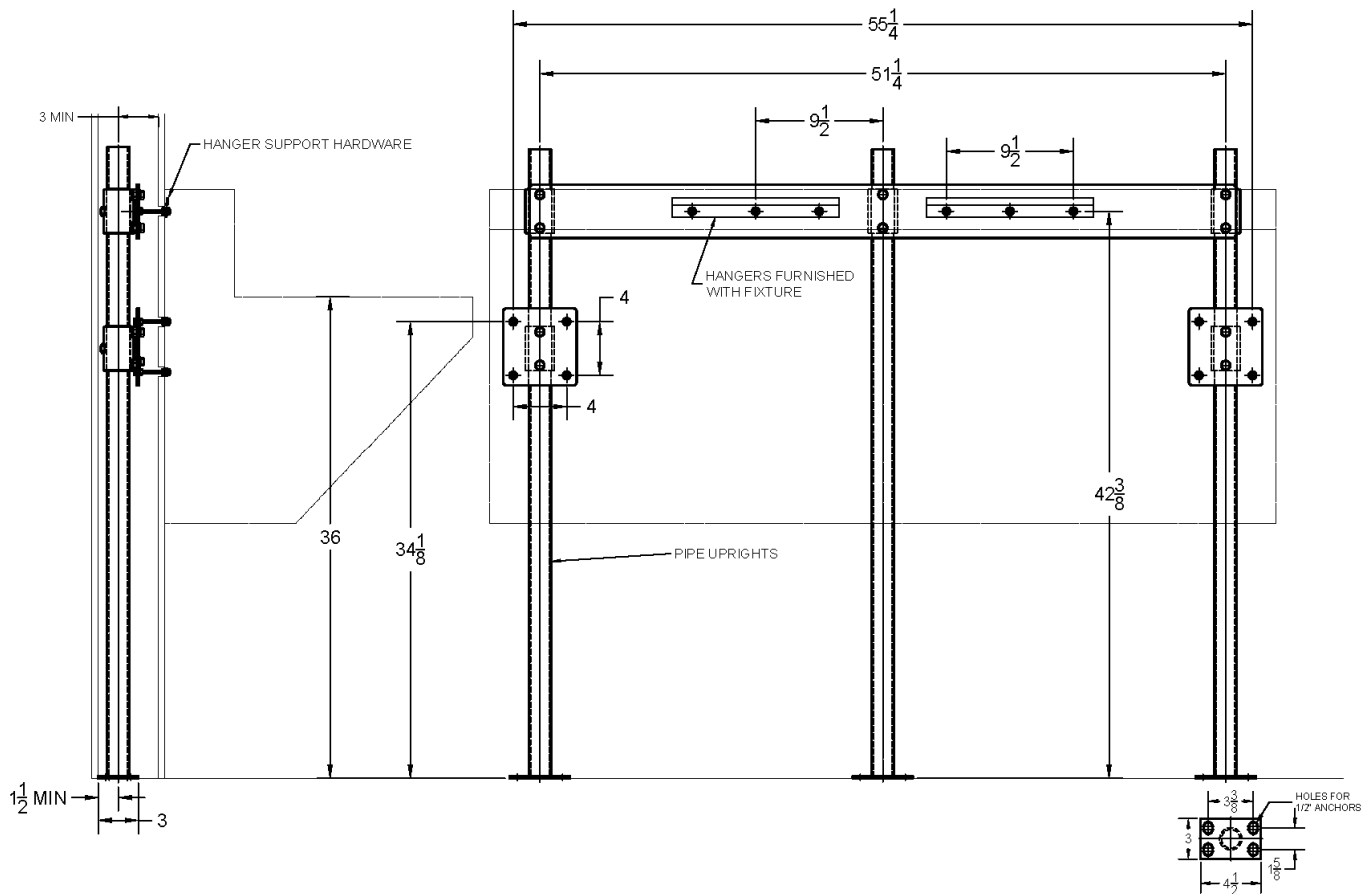

633-AM11 Lavatory Carrier (Support Plate Style)

Regularly Furnished: Single sink fixture support with painted cast iron header couplings, round tubular steel uprights, 7 gauge support plates, zinc plated support hardware and welded base feet.
ASME Type II Sink Carrier Load Rating 100 Lb.

**Just
J-6020**

UPC Number	Model	Plate Package			Support Kit			Round Uprights		
		Qty	Part No.	UPC	Qty	Part No.	UPC	Qty	Part No.	UPC
633629	630-AM11	1	WP629-H6A	630629	5	WP400-2R	544043	3	PU-1F	227410
		2	WP629-H6B	631629						