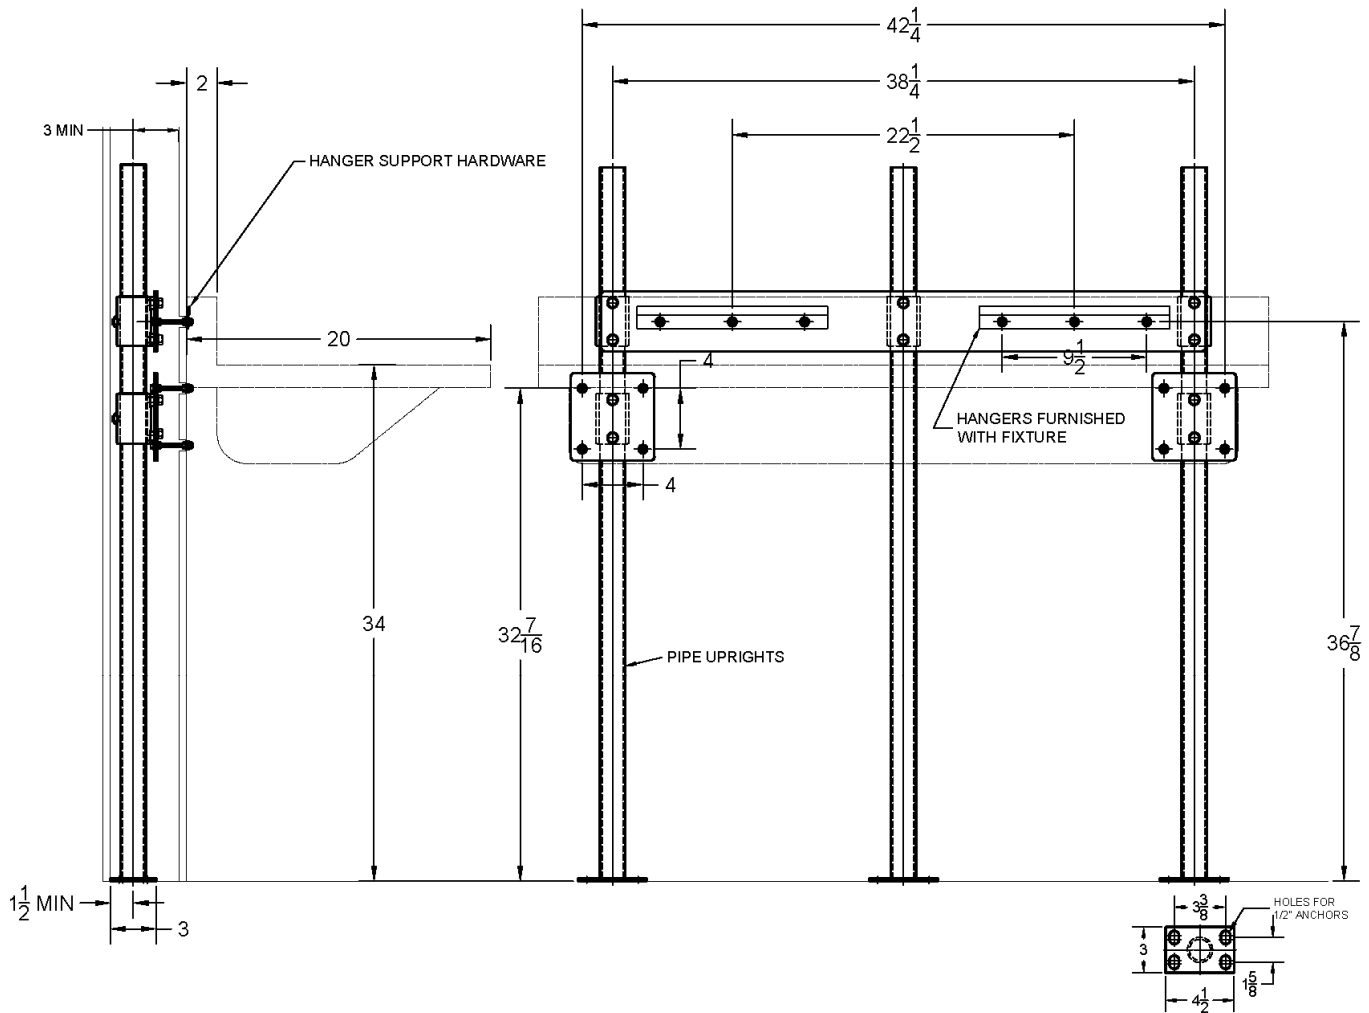

633-AM11 Lavatory Carrier (Support Plate Style)

Regularly Furnished: Single sink fixture support with painted cast iron header couplings, round tubular steel uprights, 7 gauge support plates, zinc plated support hardware and welded base feet.
ASME Type II Sink Carrier Load Rating 100 Lb.

**Just
JH-ADA-4820**

UPC Number	Model	Plate Package						Round Uprights		
		Qty	Part No.	UPC	Qty	Part No.	UPC	Qty	Part No.	UPC
633632	633-AM11	1	WP632-H6A	630632	1	WP400-2R	544043	3	PU-1F	227410
		2	WP632-H6B	631632	1	WP400-3R	544050			