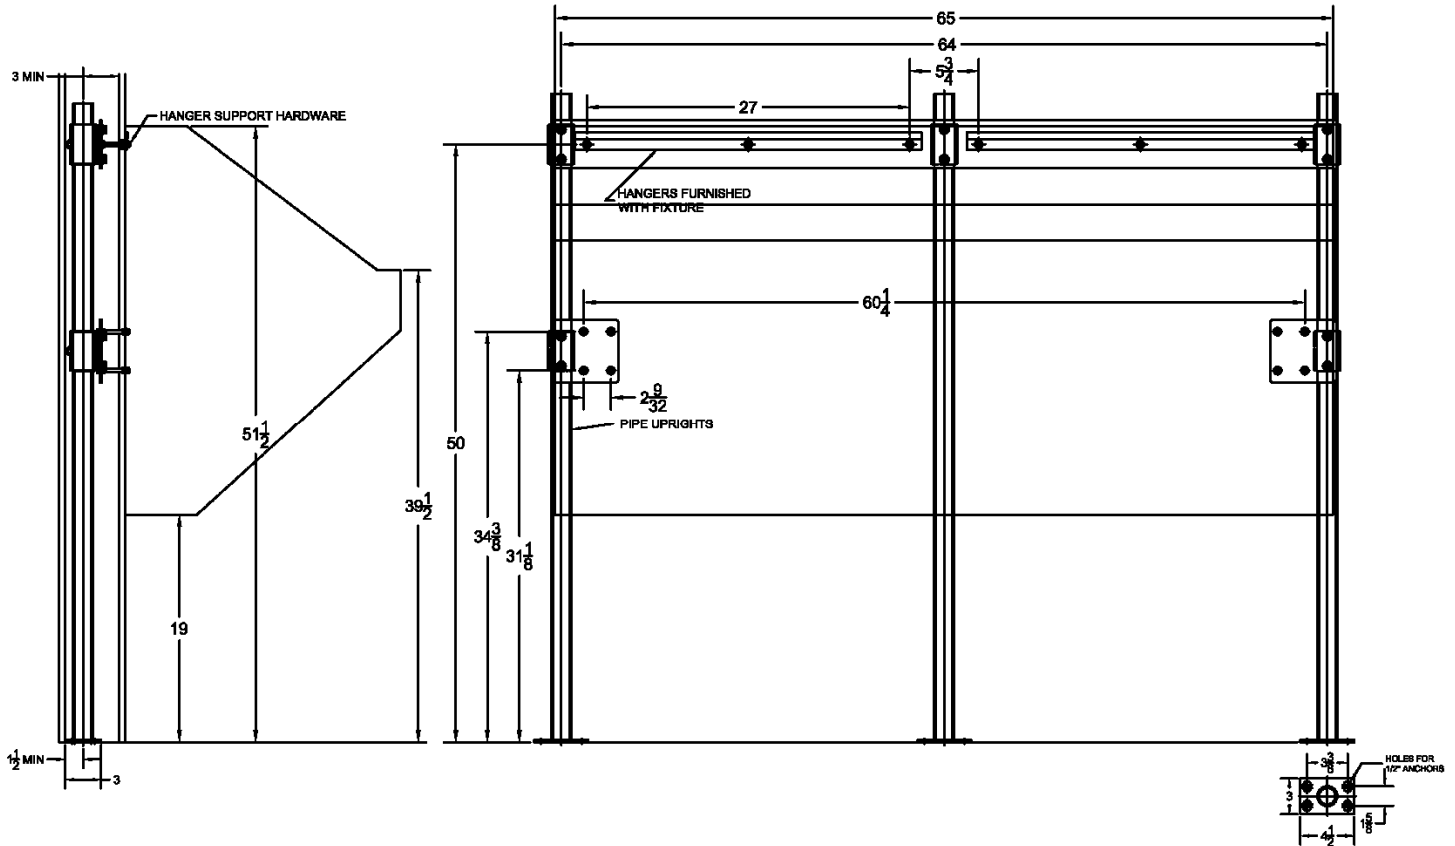

## 633-AM11 Lavatory Carrier (Support Plate Style)

Regularly Furnished: Single Lavatory fixture support with painted cast iron header couplings, round tubular steel uprights, 7 gauge support plates, zinc plated support hardware and welded base feet.  
ASME Type II Sink Carrier Load Rating

| UPC Number | Model    | Plate Package |           |        | Support Kit |          |        | Round Uprights |          |        |
|------------|----------|---------------|-----------|--------|-------------|----------|--------|----------------|----------|--------|
|            |          | Qty           | Part No.  | UPC    | Qty         | Part No. | UPC    | Qty            | Part No. | UPC    |
| 633648     | 633-AM11 | 1             | WP648-H6A | 648011 | 1           | WP400-3R | 544050 | 3              | PU-7F    | 227427 |
|            |          | 2             | WP648-H6B | 648012 | 2           | WP400-2R | 544043 |                |          |        |