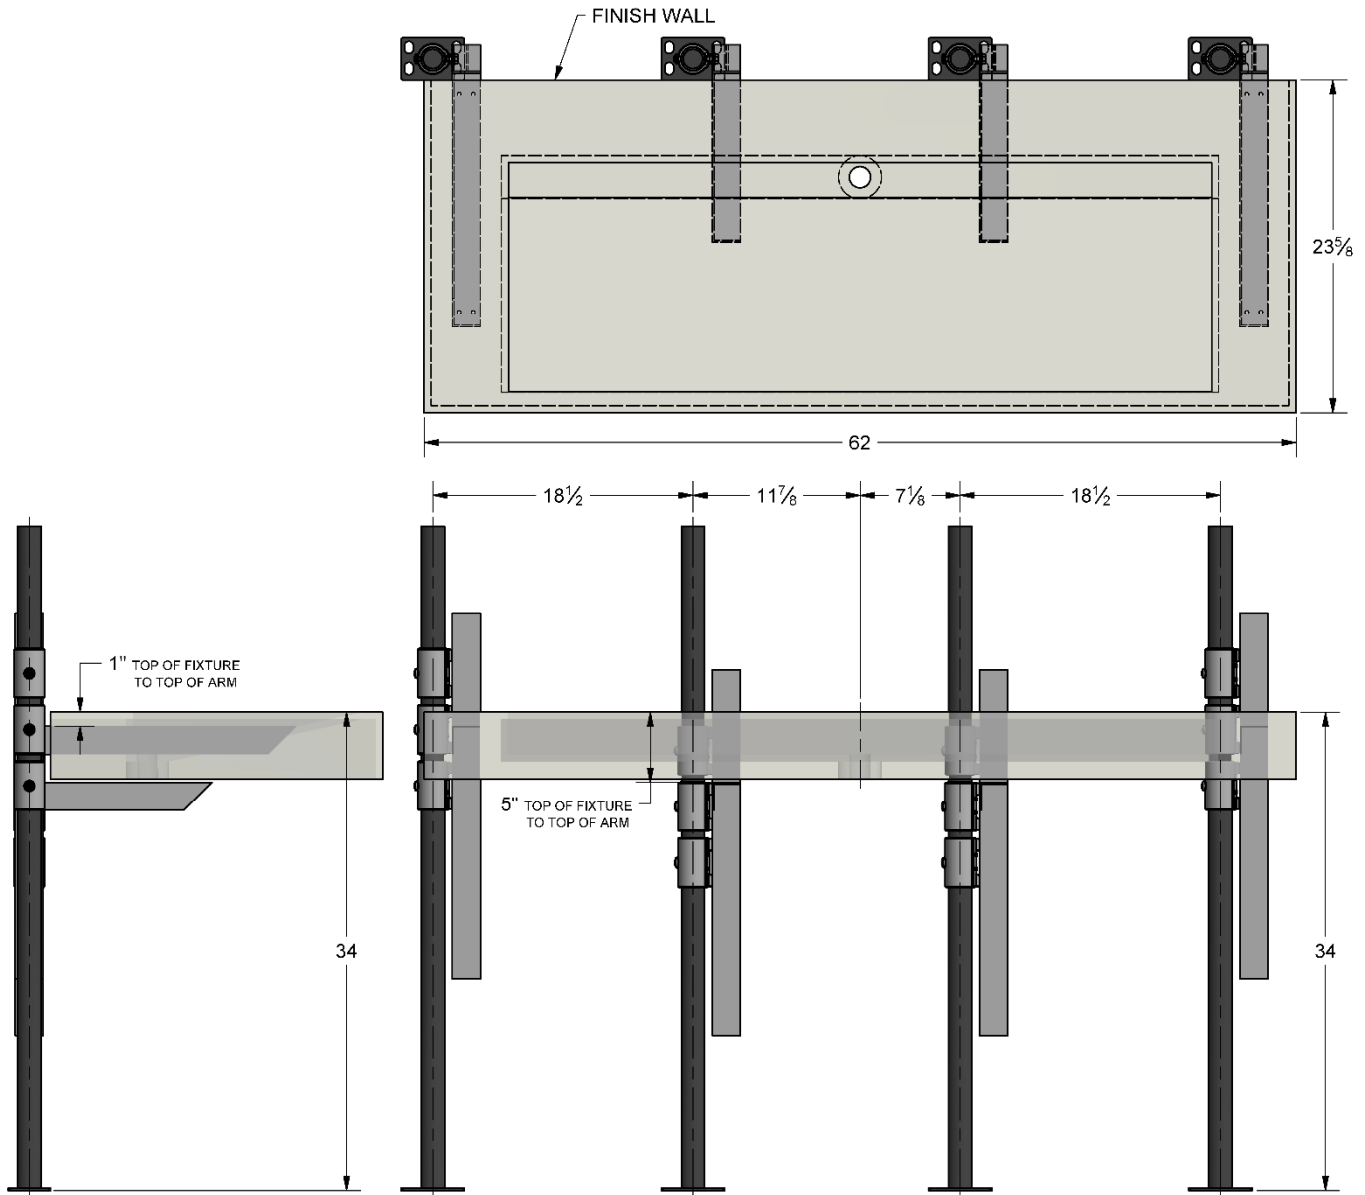

634-LA Lavatory Carrier

Regularly Furnished: Lavatory fixture support with painted cast iron header couplings, round tubular steel uprights, zinc plated support hardware and welded base feet.

ASME Type II Sink Carrier Load Rating

Sloan SOPH-ST62

UPC Number	Model	Support Kit			Round Uprights		
		Qty	Part No.	UPC	Qty	Part No.	UPC
634644	634-LA	4	WP400-3R	544050	4	PU-1F	227410