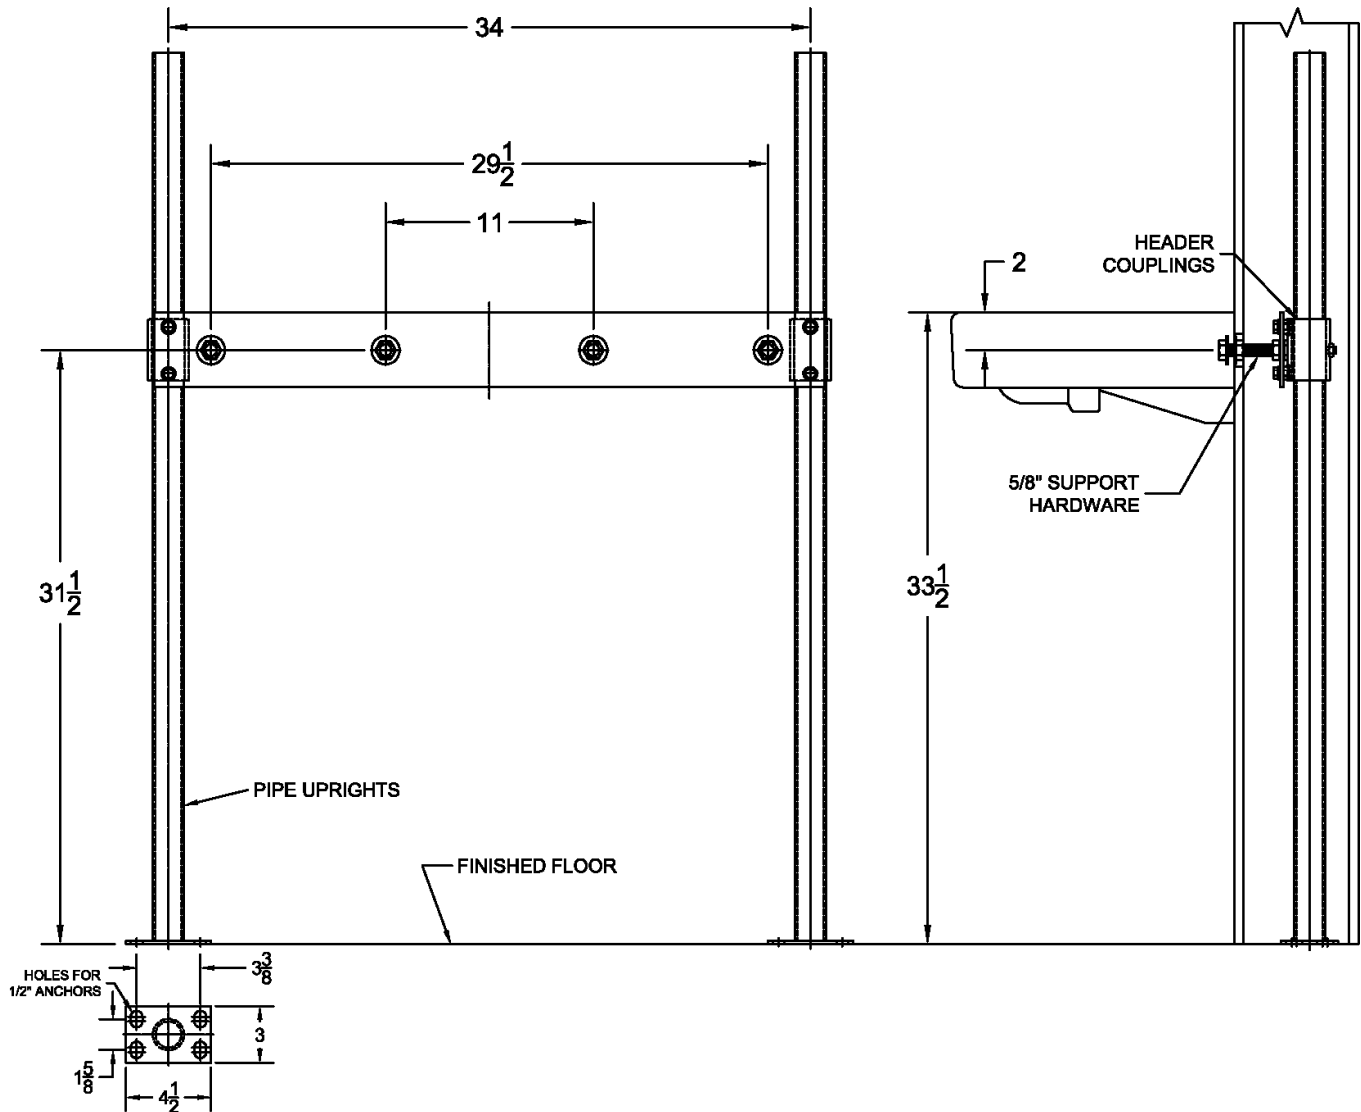

630-M29 Lavatory Carrier (Support Plate Style)

Villeroy & Boch 5133U0

Regularly Furnished: Single Lavatory fixture support with painted cast iron header couplings, round tubular steel uprights, 7 gauge support plates, zinc plated support hardware and welded base feet.
ASME Type II Sink Carrier Load Rating

UPC Number	Model	Plate Package			Support Kit			Round Uprights		
		Qty	Part No.	UPC	Qty	Part No.	UPC	Qty	Part No.	UPC
630640	630-M29	1	WP640-H6	640630	1	WP400-2R	544043	2	PU-1F	227410
631640	630-M29-M36	1	WP640-H6	640630	1	WP400-2S	544081	2	PU-22-47	406419