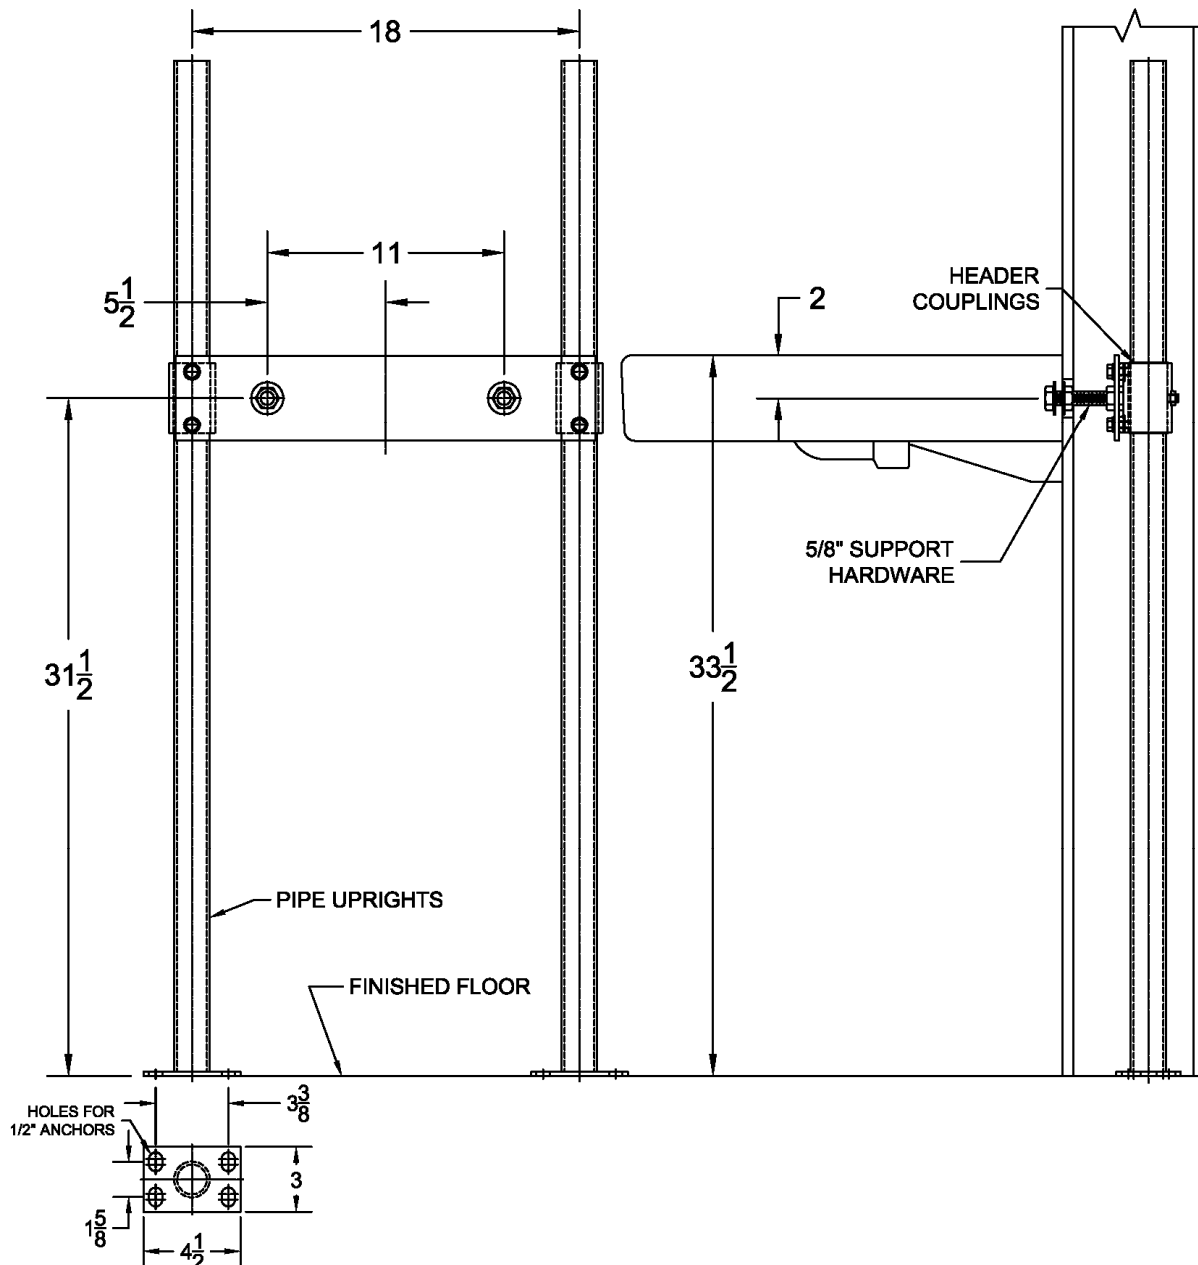

404-M29 Lavatory Carrier (Support Plate Style)

Regularly Furnished: Single lavatory fixture support with painted cast iron header couplings, round tubular steel uprights, 7 gauge support plate, zinc plated support hardware and welded base feet.
 ASME Type III Lavatory Carrier Load Rating = 200 Lb

**Villeroy & Boch
A422 UG XX**

UPC	Model	Plate Package			Support Kit			Round Uprights		
		Qty	Part No.	UPC	Qty	Part No.	UPC	Qty	Part No.	UPC
404030	404-M29	1	WP411-U9	401411	1	WP400-2R	544043	2	PU-1F	227410
411190	404-M29-M36	1	WP411-U9	401411	1	WP400-2S	544081	2	PU-22-47	406419