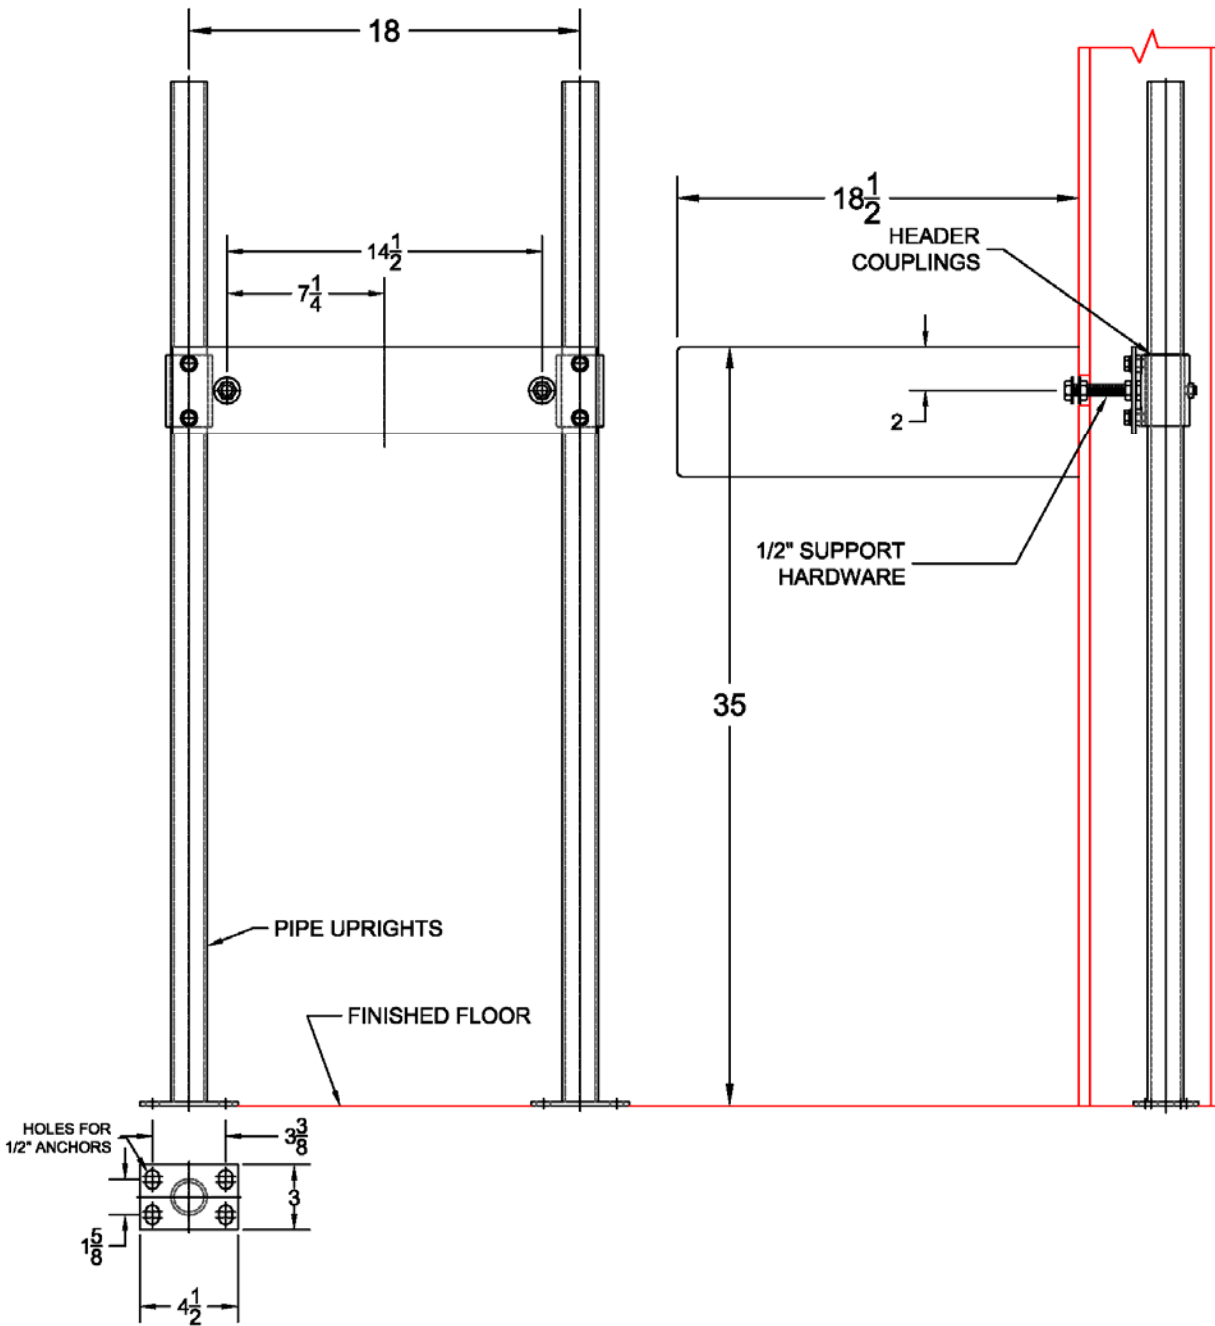

## 404 Lavatory Carrier (Support Plate Style)

Regularly Furnished: Single lavatory fixture support with painted cast iron header couplings, round tubular steel uprights, 7 gauge support plate, zinc plated support hardware and welded base feet.  
 ASME Type III Lavatory Carrier Load Rating = 200 Lb.

**Lacava  
5468**

Model	UPC	Plate Package			Support Kit			Round Uprights		
		Qty	Part No.	UPC	Qty	Part No.	UPC	Qty	Part No.	UPC
404	404446	1	WP446-U11A	446114	4	WP400-2R	544180	2	PU-1F	227410