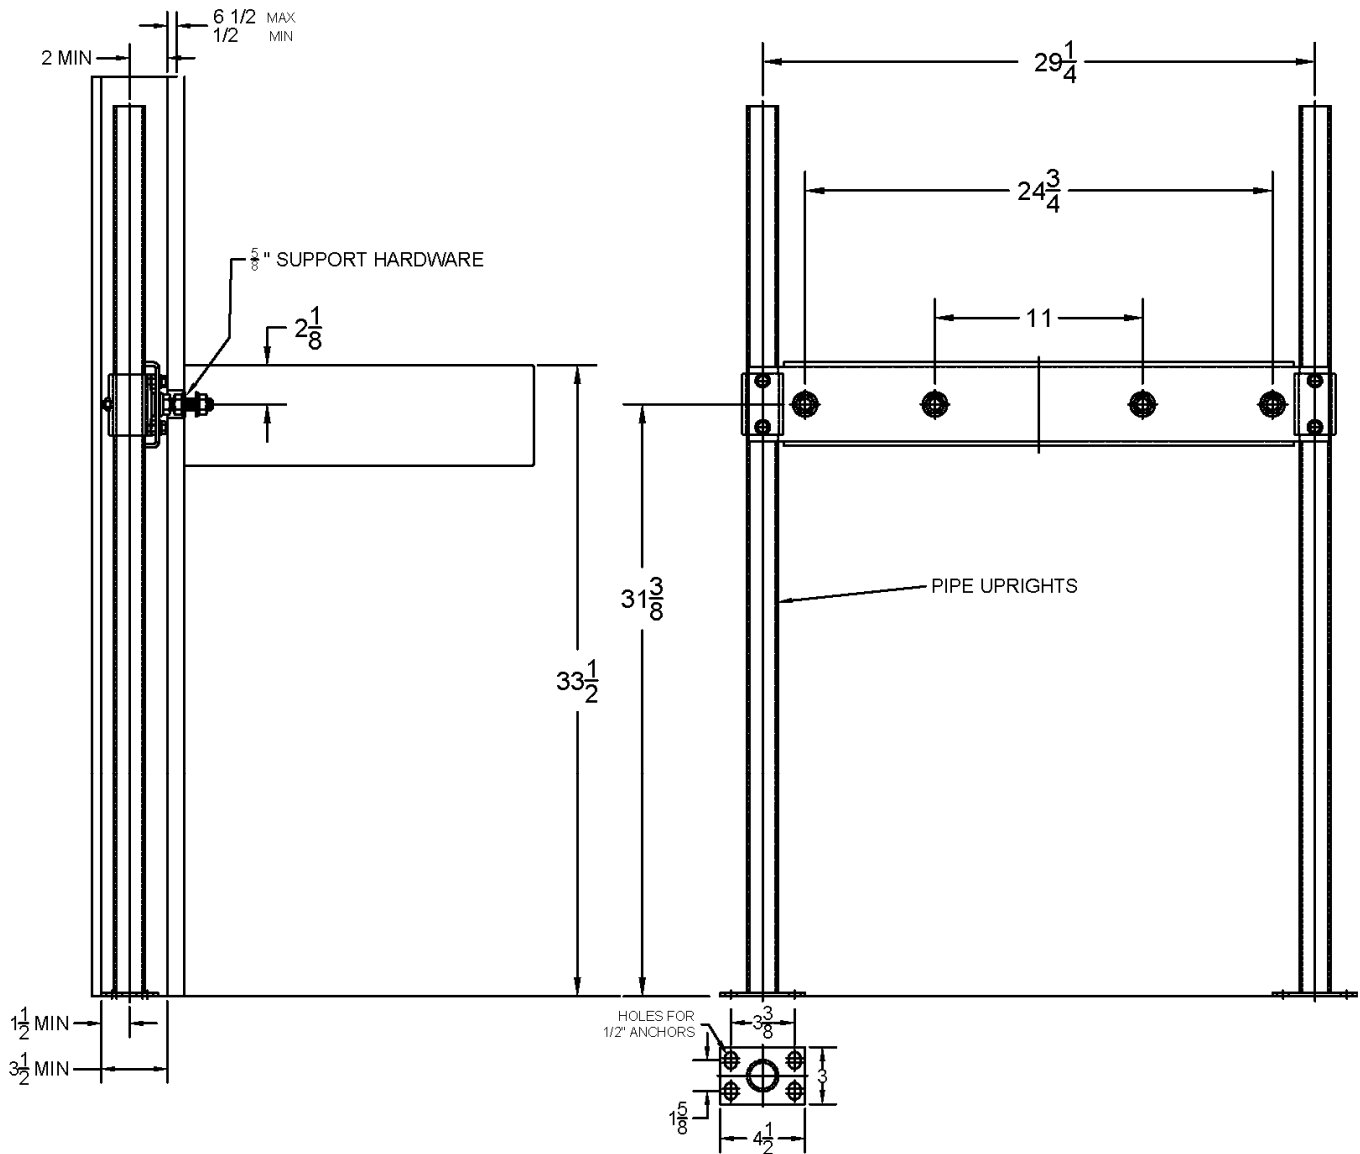

## 630 Washbasin Carrier (Support Plate Style)

Regularly Furnished: Single Lavatory fixture support with painted cast iron header couplings, round tubular steel uprights, 7 gauge support plates, zinc plated support hardware and welded base feet.

**Duravit "Vero"**  
**045410**

Model	Plate Package			Support Kit			Round Uprights		
	Qty	Part No.	UPC	Qty	Part No.	UPC	Qty	Part No.	UPC
630	1	WP622-H6A	622001	2	WP400-2R	544180	2	PU-1F	227410