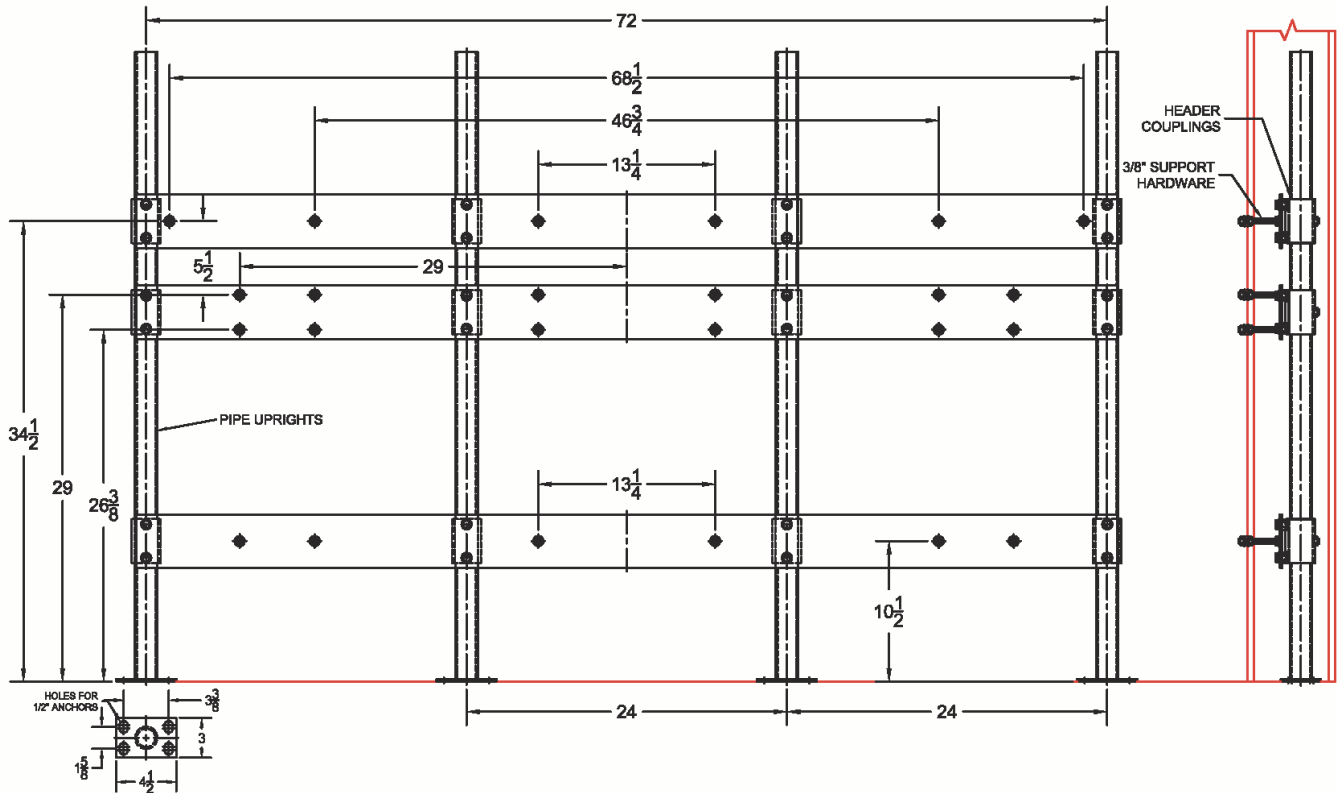

Acorn 3773

634-AM12 Lavatory Carrier (Support Plate Style)

Regularly Furnished: Single Lavatory fixture support with painted cast iron header couplings, round tubular steel uprights, 7 gauge support plates, zinc plated support hardware and welded base feet.
ASME Type II Sink Carrier Load Rating

UPC Number	Model	Plate Package			Support Kit			Round Uprights		
		Qty	Part No.	UPC	Qty	Part No.	UPC	Qty	Part No.	UPC
634619	634-AM12	1	WP619-H6A	619001	6	WP400-2R	544043	4	PU-1F	227410
		1	WP619-H6B	619002						
		1	WP619-H6C	619003						