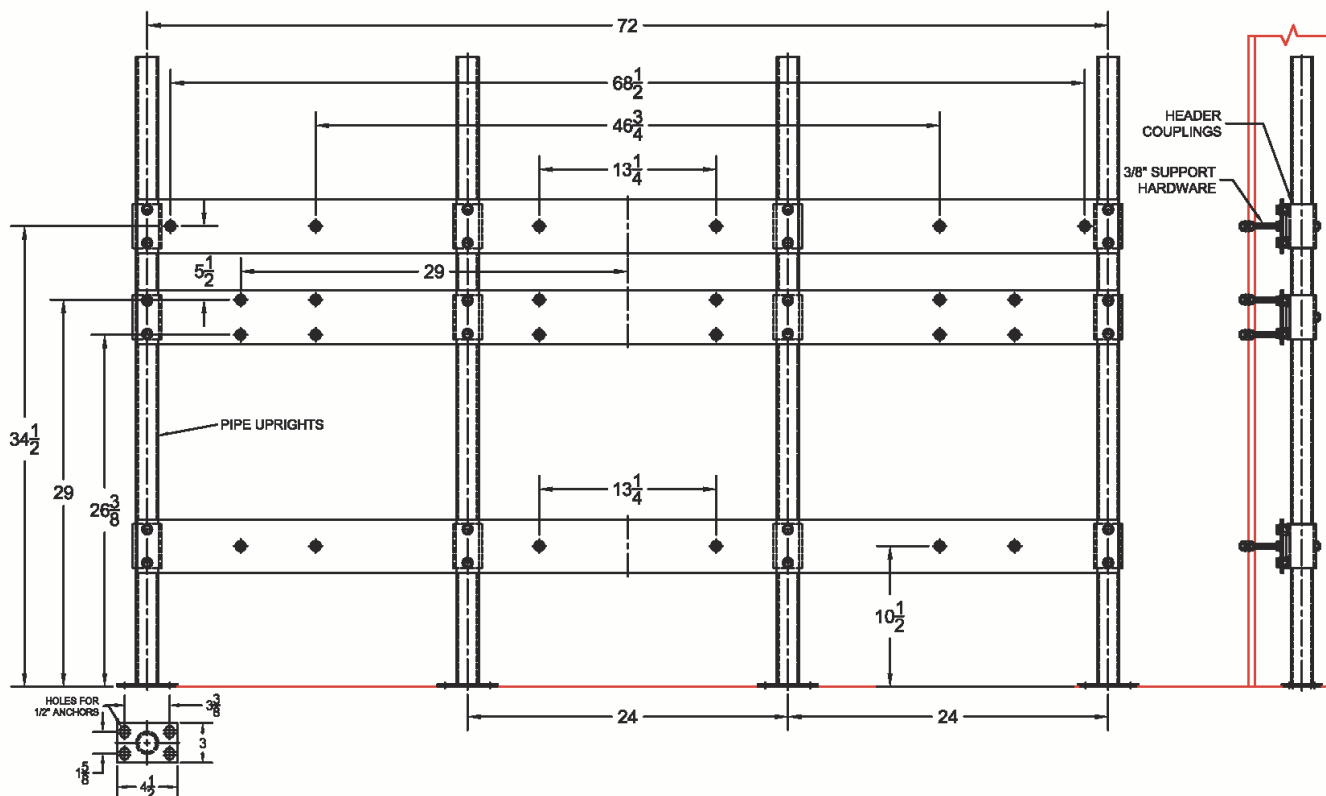

634-AM12 Lavatory Carrier (Support Plate Style)

Regularly Furnished: Single Lavatory fixture support with painted cast iron header couplings, round tubular steel uprights, 7 gauge support plates, zinc plated support hardware and welded base feet.
ASME Type II Sink Carrier Load Rating

UPC Number	Model	Plate Package			Support Kit			Round Uprights		
		Qty	Part No.	UPC	Qty	Part No.	UPC	Qty	Part No.	UPC
634619	634-AM12	1	WP619-H6A	619001	6	WP400-2R	544043	4	PU-1F	227410
		1	WP619-H6B	619002						
		1	WP619-H6C	619003						