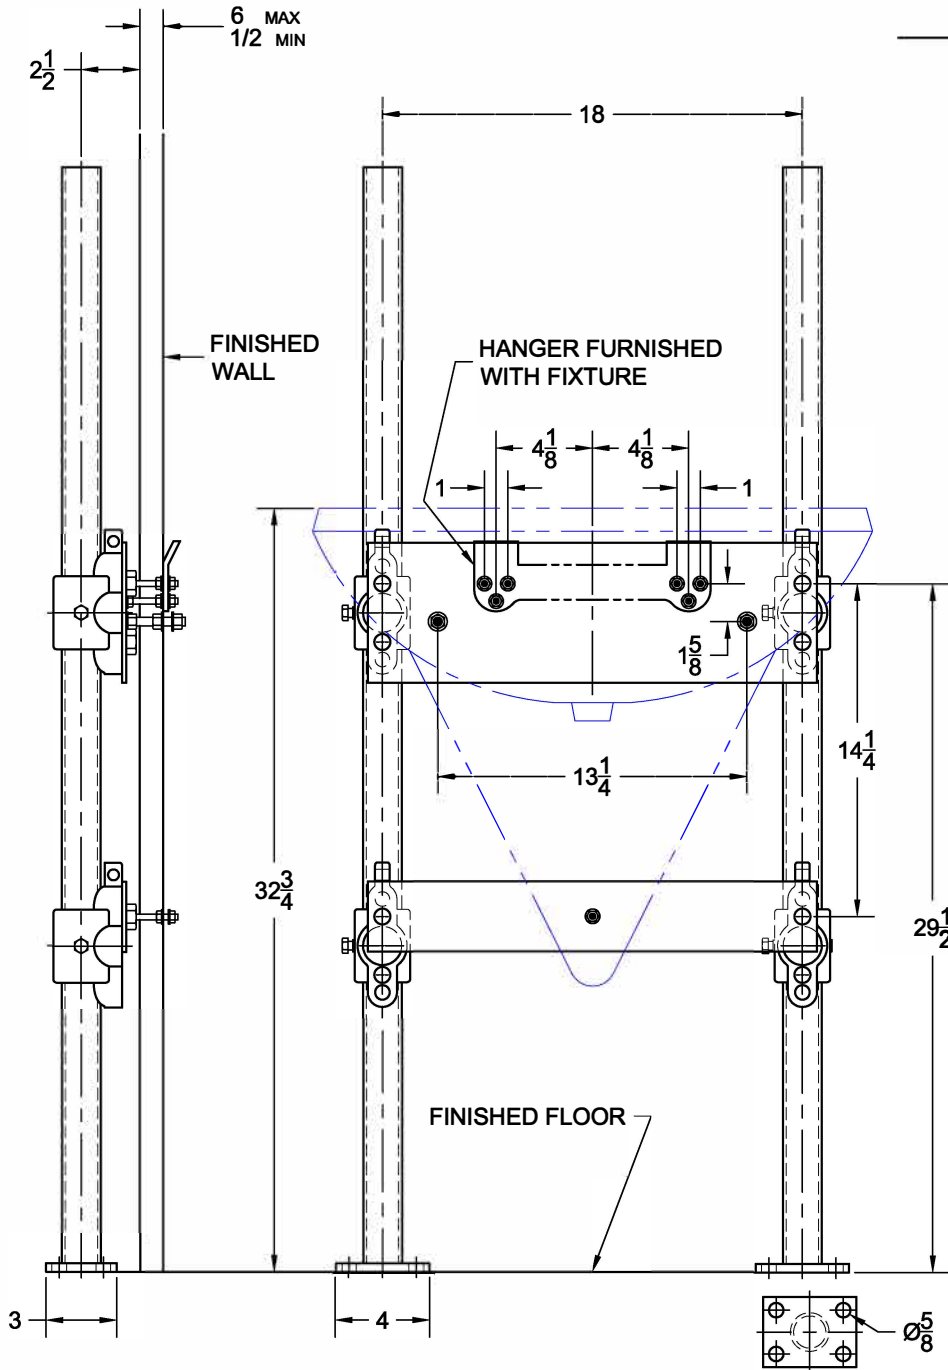

# Lavatory Carrier

401 -AM11

Hanger plate carrier with pipe uprights, welded base feet and lower plate with fixture support hardware.

## FIXTURE

Manufacturer Kohler

Name Chablis No. K-2074

Style Lavatory K-2083

K-2083-1

## OPTIONS

Cat. No.	Type	Wt. Lbs.
<input type="checkbox"/> 401-AM11	Single	50.0

Suffix	Description
<input type="checkbox"/> M36	Rectangular Steel Uprights
<input type="checkbox"/>	

AutoCad.dwg