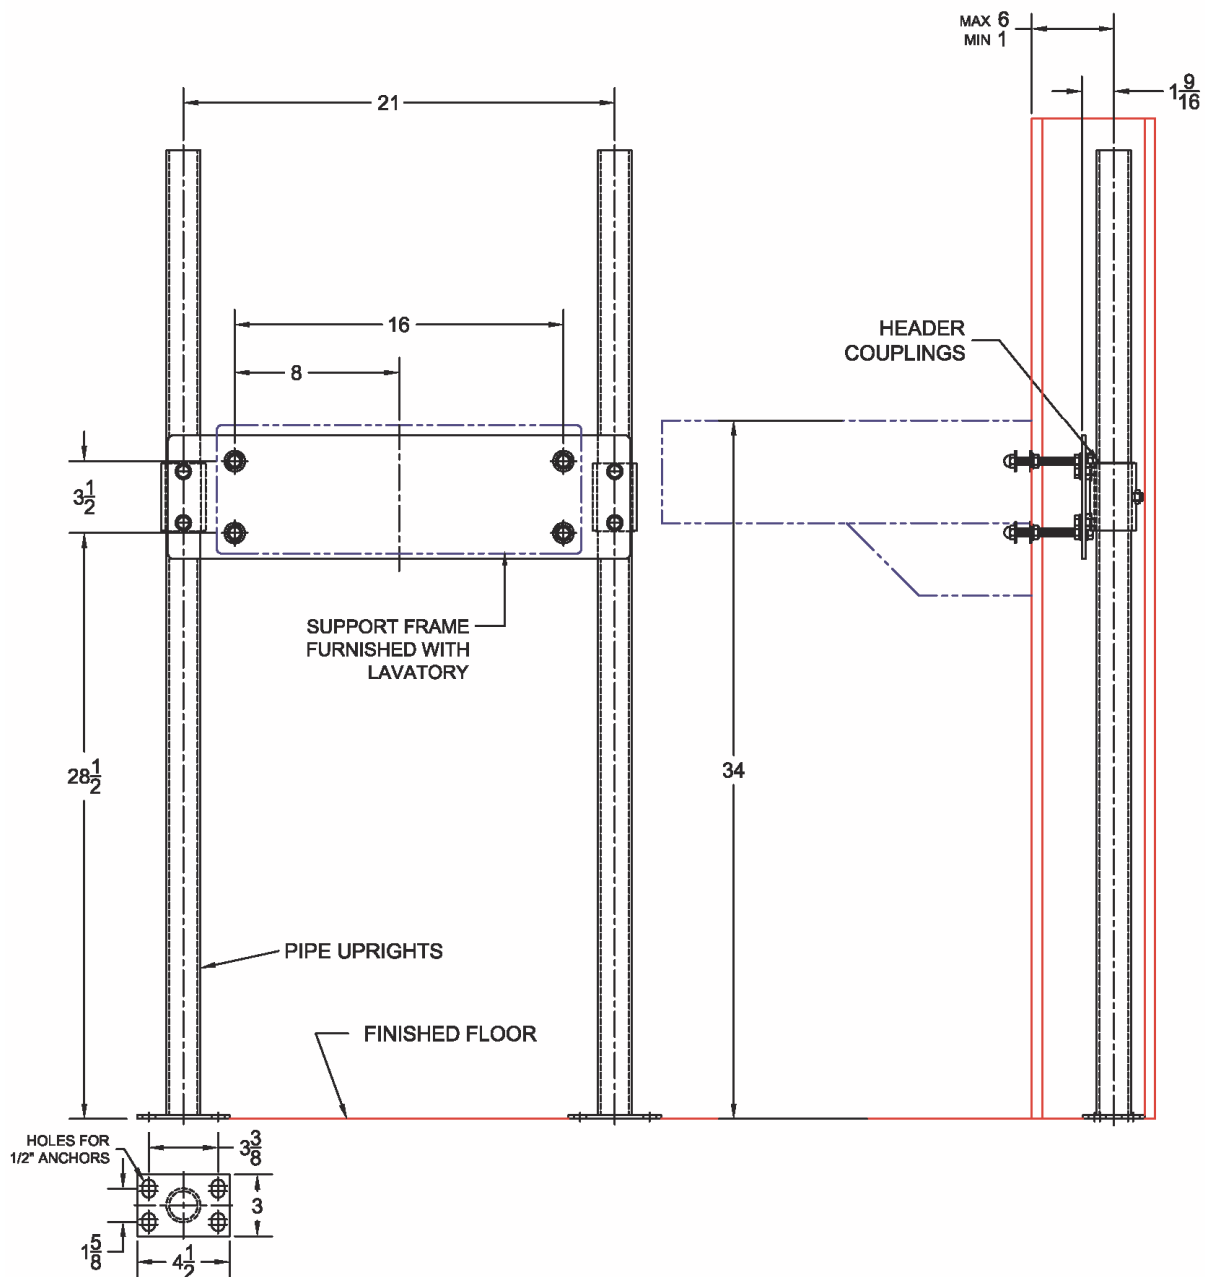

405 Lavatory Carrier (Support Plate Style)

Regularly Furnished: Single lavatory fixture support with painted cast iron header couplings, round tubular steel uprights, 7 gauge support plates, zinc plated support hardware and welded base feet.

ASME Type III Lavatory Carrier Load Rating = 200 Lb

**Bradley
TL-18**

UPC	Model	Plate Package			Support Kit			Round Uprights		
		Qty	Part No.	UPC	Qty	Part No.	UPC	Qty	Part No.	UPC
404463	404	1	WP463-U11	436404	1	WP400-2R	544043	2	PU-1F	227410