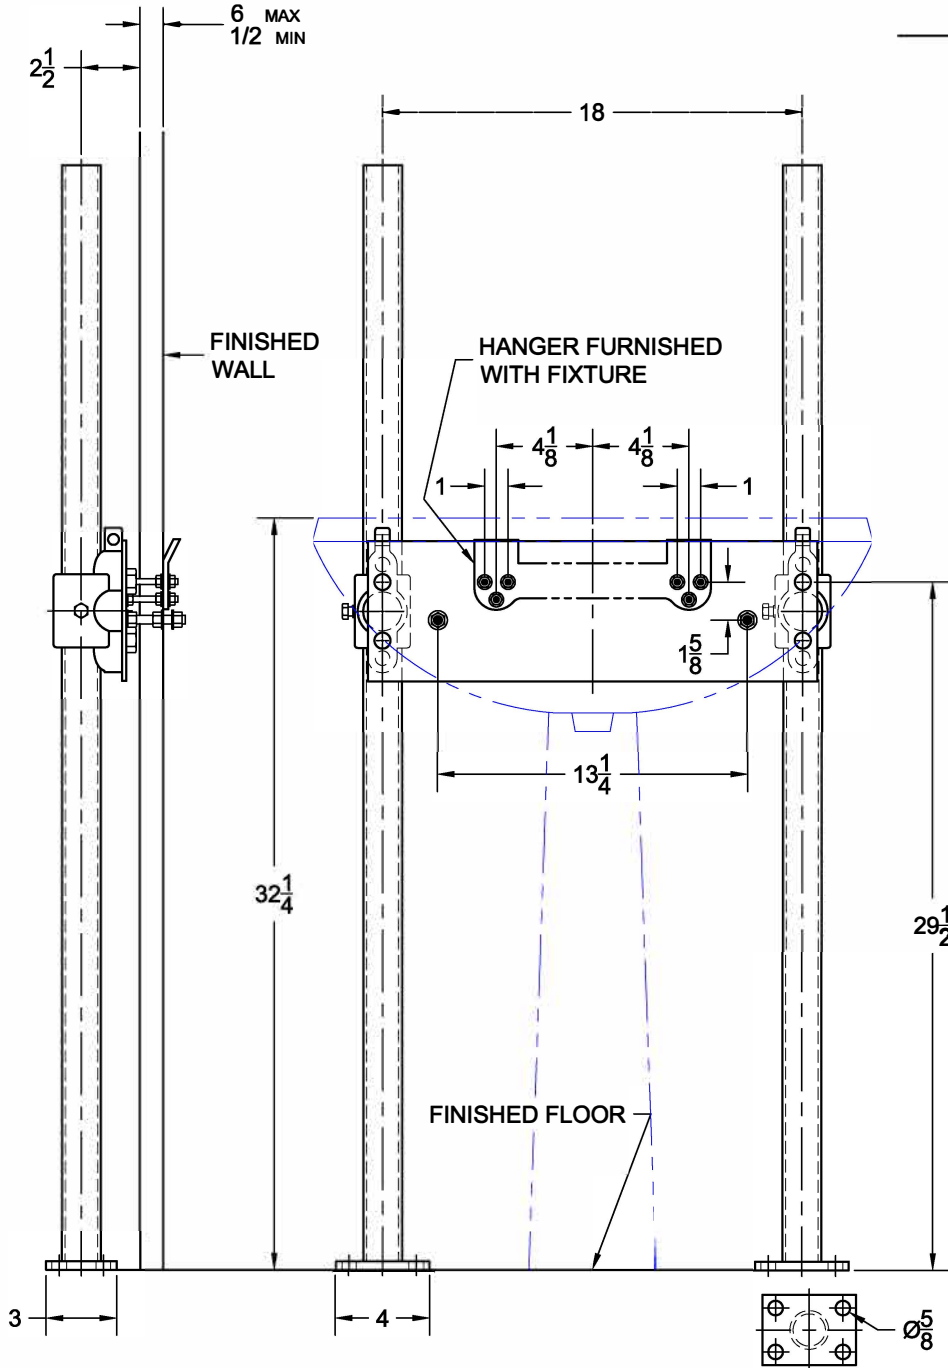

# Lavatory Carrier

401

Hanger plate carrier with pipe uprights, welded base feet and fixture support hardware.

## FIXTURE

Manufacturer Kohler

Name Chablis No. K-2071

Style Lavatory K-2081

K-2081-1

## OPTIONS

Cat. No.	Type	Wt. Lbs.
<input type="checkbox"/> 401	Single	40.0

Suffix	Description
<input type="checkbox"/> M36	Rectangular Steel Uprights
<input type="checkbox"/>	

AutoCad.dwg