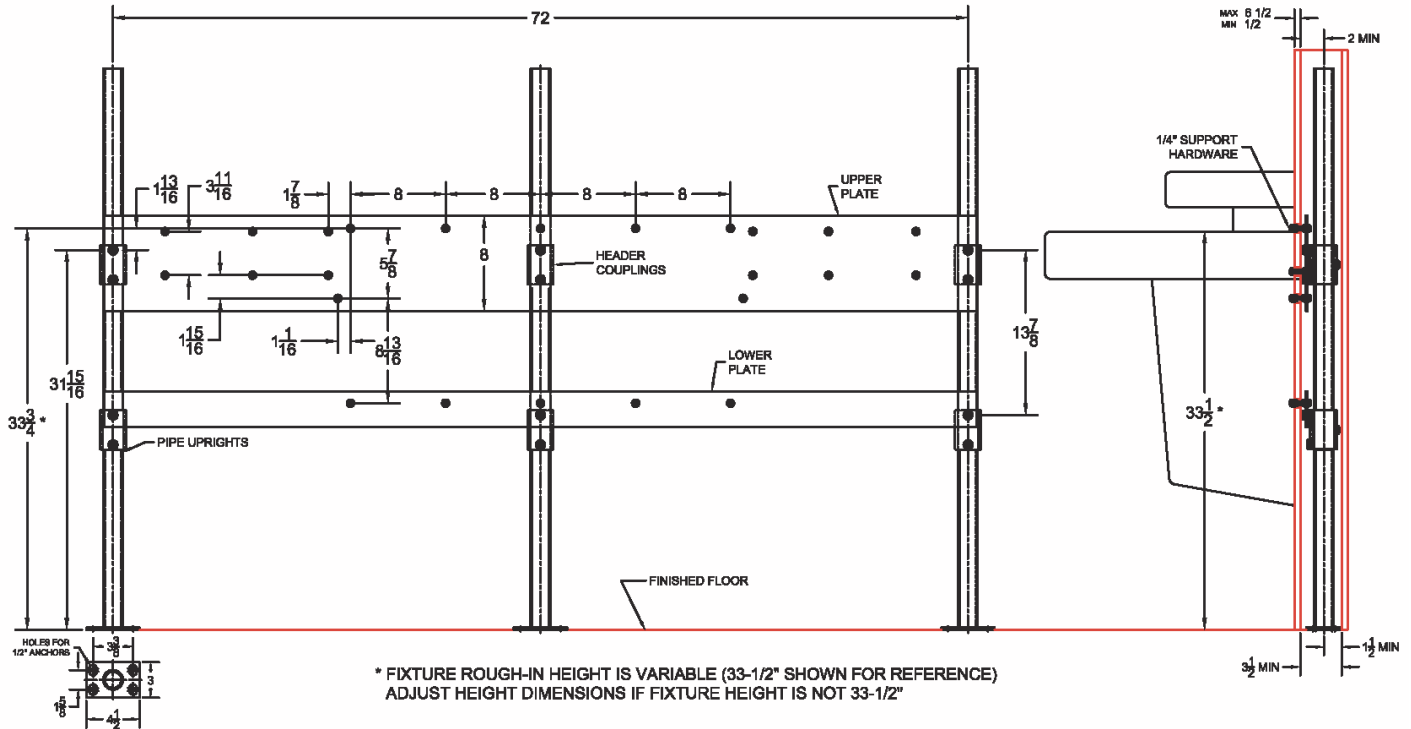

633-AM11 Lavatory Carrier (Support Plate Style)

Regularly Furnished: Single Lavatory fixture support with painted cast iron header couplings, round tubular steel uprights, 7 gauge support plates, zinc plated support hardware and welded base feet.
ASME Type II Sink Carrier Load Rating

Willoughby
WAW-2333 / WAW-2333-DMF

UPC Number	Model	Plate Package			Support Kit			Round Uprights		
		Qty	Part No.	UPC	Qty	Part No.	UPC	Qty	Part No.	UPC
633616	633-AM11	1	WP616-H6A	616001	3	WP400-2R	544043	3	PU-1F	227410
		1	WP616-H6B	616002						