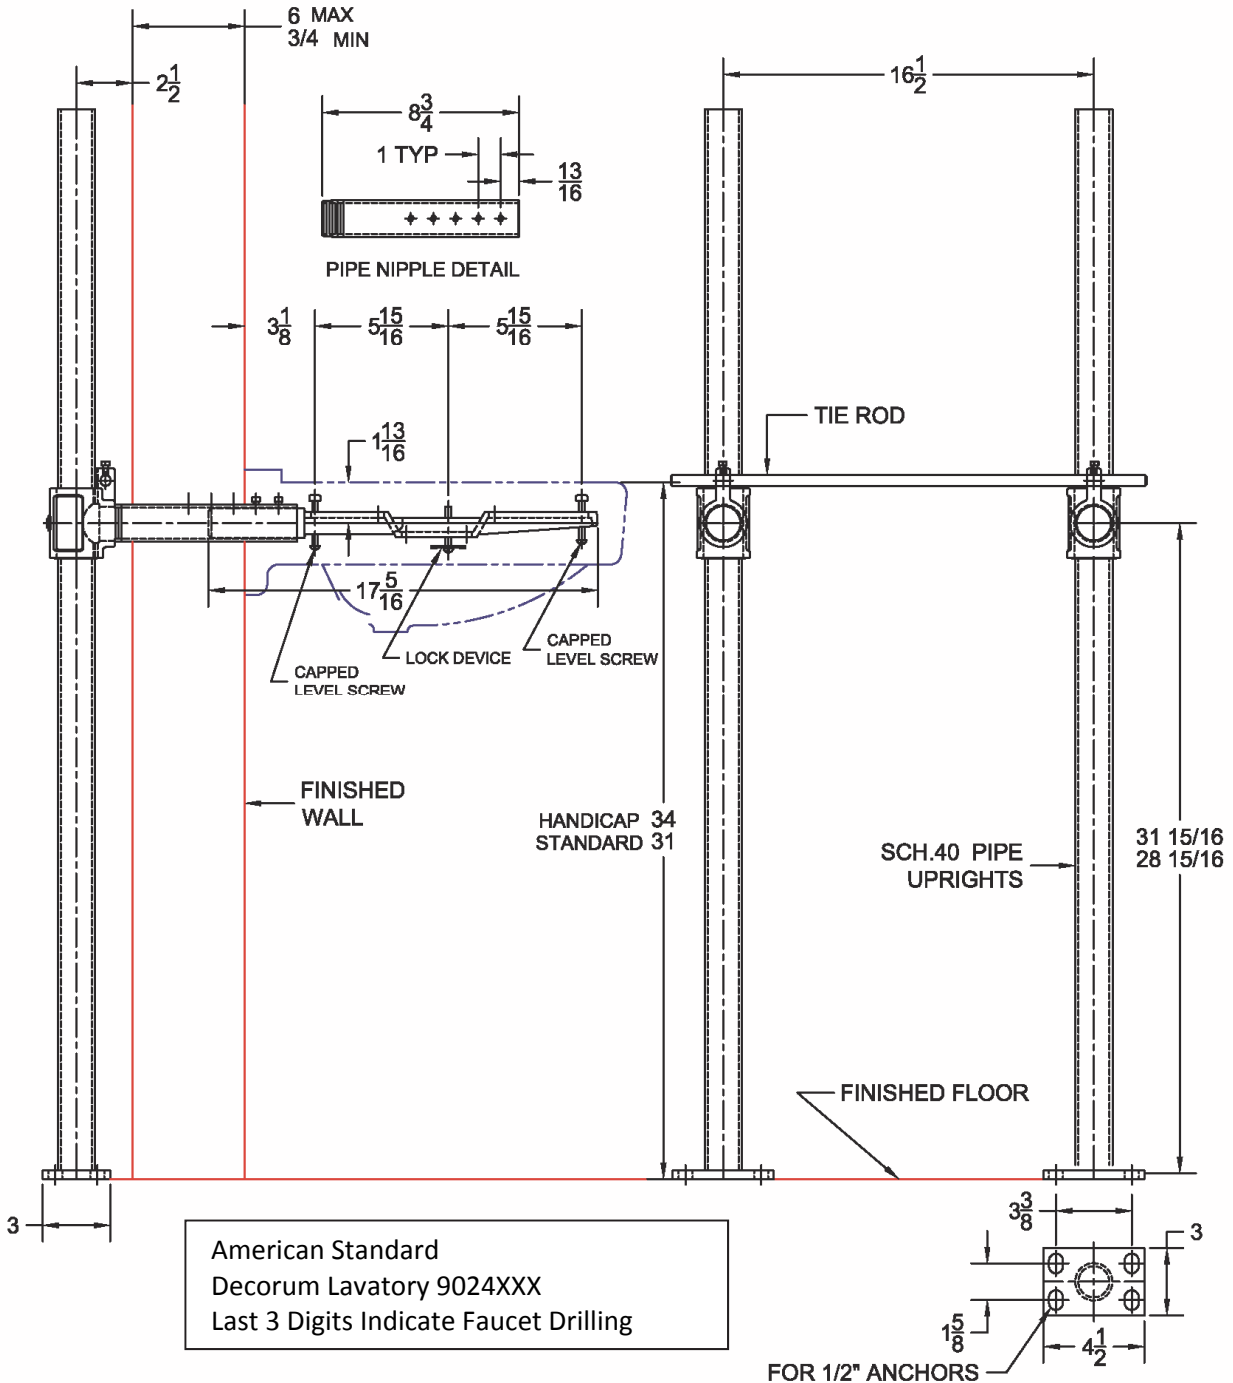

520-08 Lavatory Carrier (Concealed Arms)

Regularly Furnished: Single lavatory fixture support with painted cast iron header couplings, round tubular steel uprights, cast iron concealed arms, zinc plated support hardware and welded base feet.
 ASME Type II Lavatory Carrier Load Rating = 250 Lb.

American Standard
 Decorum Lavatory 9024XXX
 Last 3 Digits Indicate Faucet Drilling

Uprights	UPC	Model	Arm Package			Support Kit (8 3/4" Pipe Nipples)			Uprights		
			Qty	Part No.	UPC	Qty	Part No.	UPC	Qty	Part No.	UPC
Round	331610	520-08	1	WP520-08	234319	1	WP520-2R-PN875	544180	2	PU-2F	227434
Square	331379	520-08-M36	1	WP520-08	234319	1	WP520-2S-PN875	544449	2	PU-22-36	428829