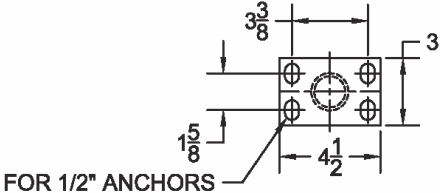

520-08 Lavatory Carrier (Concealed Arms)

Regularly Furnished: Single lavatory fixture support with painted cast iron header couplings, round tubular steel uprights, cast iron concealed arms, zinc plated support hardware and welded base feet.
 ASME Type II Lavatory Carrier Load Rating = 250 Lb.

American Standard
 Decorum Lavatory 9024XXX
 Last 3 Digits Indicate Faucet Drilling

Uprights	UPC	Model	Arm Package			Support Kit (8 3/4" Pipe Nipples)			Uprights		
			Qty	Part No.	UPC	Qty	Part No.	UPC	Qty	Part No.	UPC
Round	331610	520-08	1	WP520-08	234319	1	WP520-2R-PN875	544180	2	PU-2F	227434
Square	331379	520-08-M36	1	WP520-08	234319	1	WP520-2S-PN875	544449	2	PU-22-36	428829