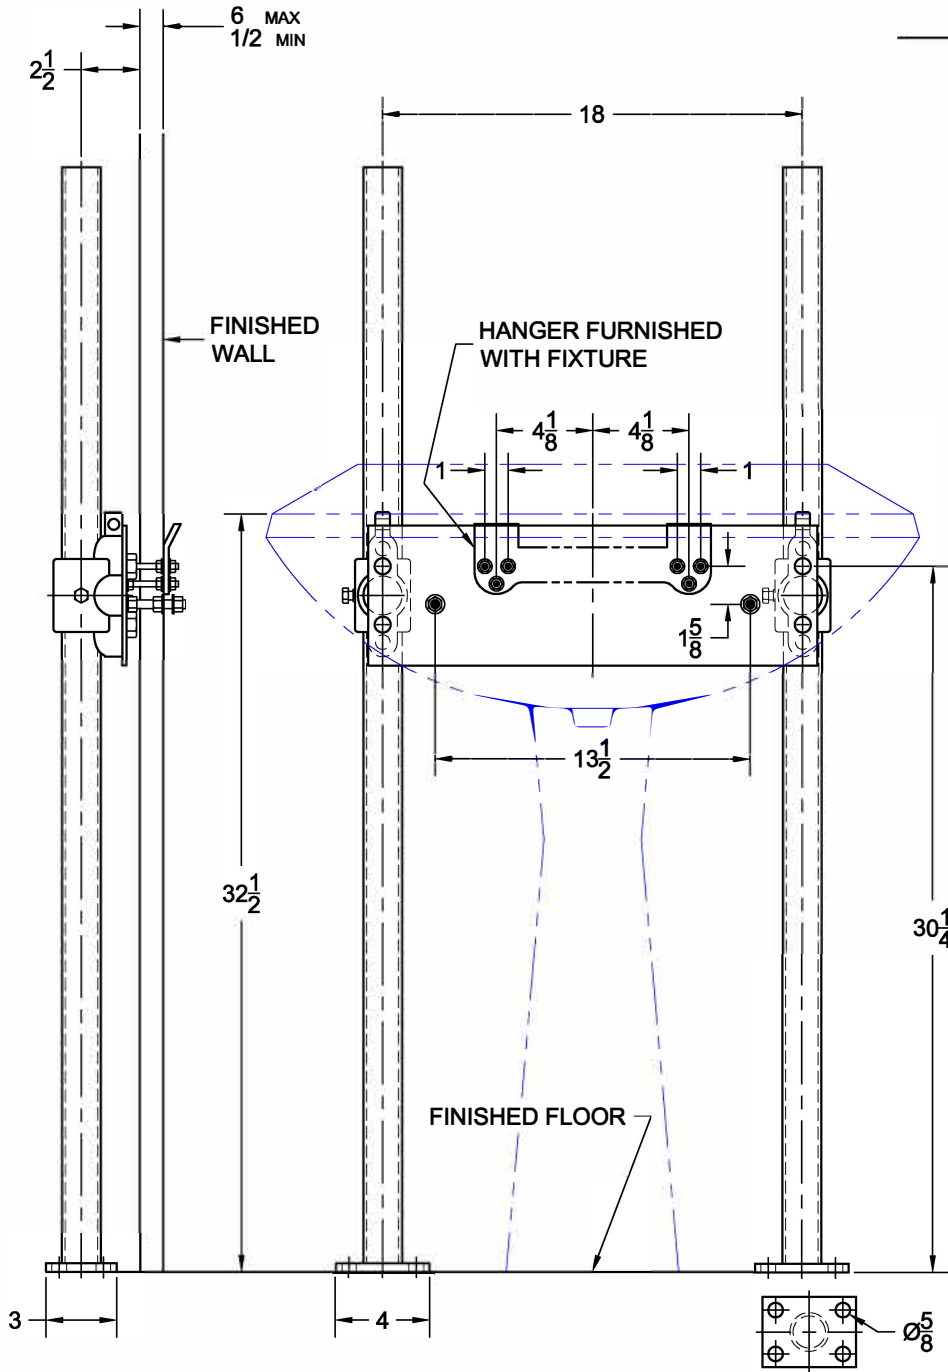

Lavatory Carrier

401

Hanger plate carrier with pipe uprights, welded base feet and fixture support hardware.

FIXTURE

Manufacturer Kohler

Name Chardonay No. K-2069

Style Lavatory K-2069-1

OPTIONS

Cat. No.	Type	Wt. Lbs.
<input type="checkbox"/> 401	Single	40.0

Suffix	Description
<input type="checkbox"/> M36	Rectangular Steel Uprights
<input type="checkbox"/>	

AutoCad.dwg