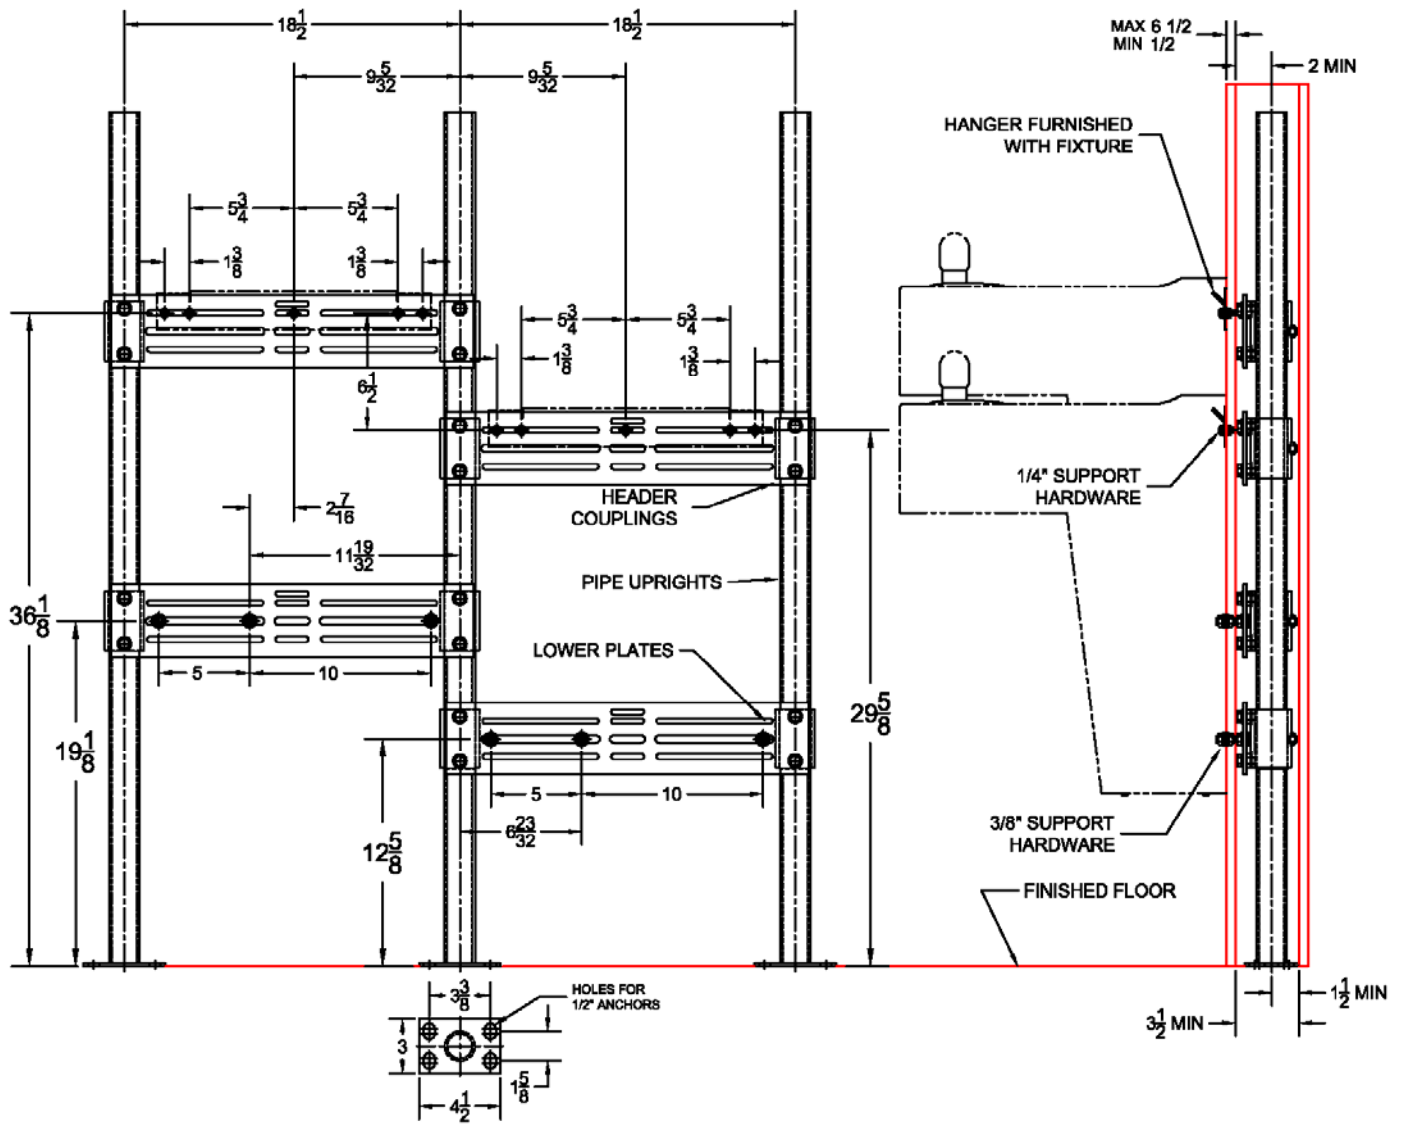

## 403-BL Water Cooler Carrier (Support Plate Style)

Regularly Furnished: Single bi-level water cooler fixture support with painted cast iron header couplings, tubular steel uprights, 7 gauge support plates, zinc plated support hardware and welded base feet.  
 ASME Type II Water Cooler Carrier Load Rating = 300 Lb.

Elkay LVR Series  
 Halsey Taylor HVR Series  
 Halsey Taylor HD ADA Series

Model	UPC	Upright	Plate Package			Support Kit			Uprights		
			Qty	Part No.	UPC	Qty	Part No.	UPC	Qty	Part No.	UPC
403-BL	411212	Round	4	WP449-U11A	401449	4	WP400-2R	544180	3	PU-1F	227434
403-BL-M36	411214	Square	4	WP449-U11A	401449	4	WP400-2S	544081	3	PU-22-47	406419