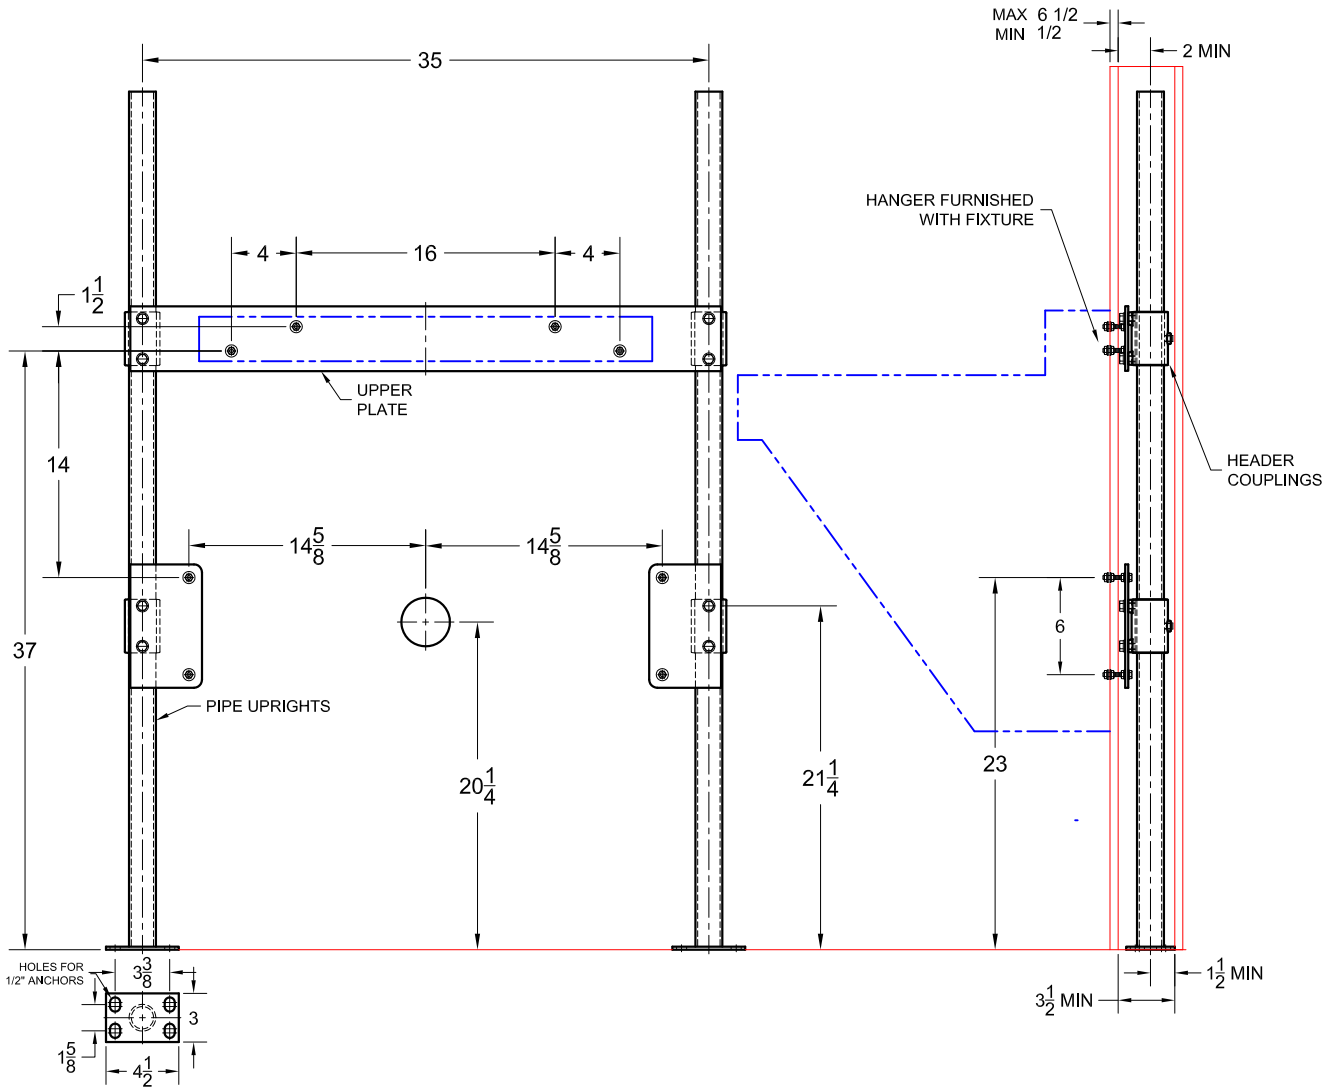

WASH SINK CARRIER

630-AM11

WASH SINK CARRIER WITH TWO STEEL UPRIGHTS,
HANGER SUPPORT PLATE, ARM SUPPORTS AND HARDWARE.

FIXTURE

Manufacturer ELKAY

Name SCRUB SINK No. EWSF13026

Style WALL MOUNT EWSF13026SACC