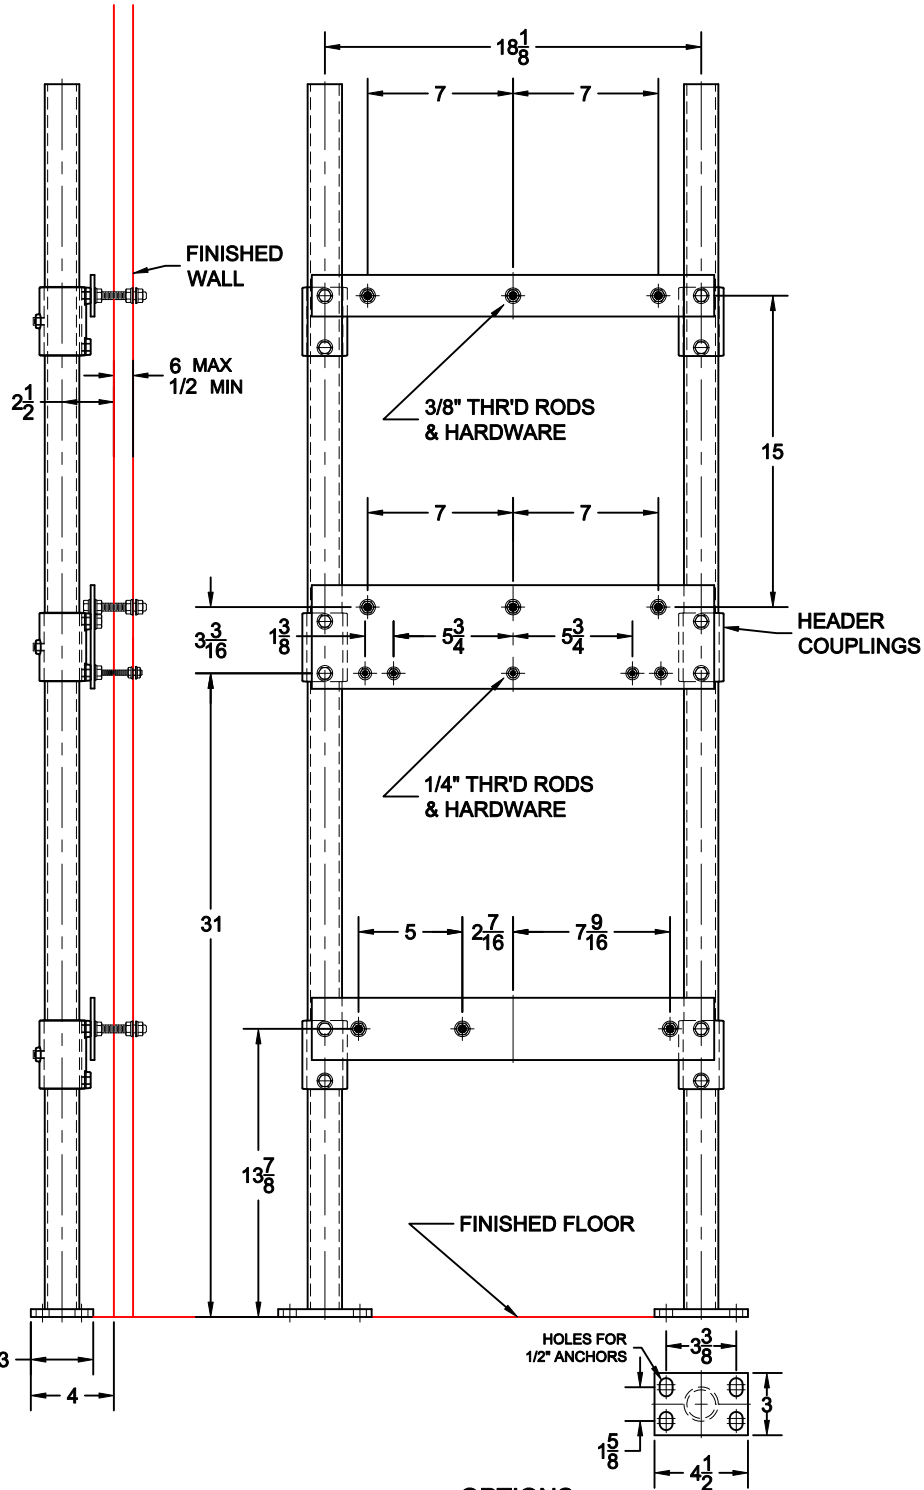

Water Cooler Carrier

420-AM12-M60

Water cooler carrier with pipe uprights, welded base feet and support hardware.

FIXTURE

Manufacturer Halsey Taylor

Name Water Coller No. HTHB-HAC8WF

Style Barrier Free HTHB-HACDWF

OPTIONS

Cat. No.	Type	Wt. Lbs.	Suffix	Description
<input type="checkbox"/> 420-AM12-M60	SGL	78.0	<input type="checkbox"/> M36	Rectangular Steel Uprights

AutoCad.dwg