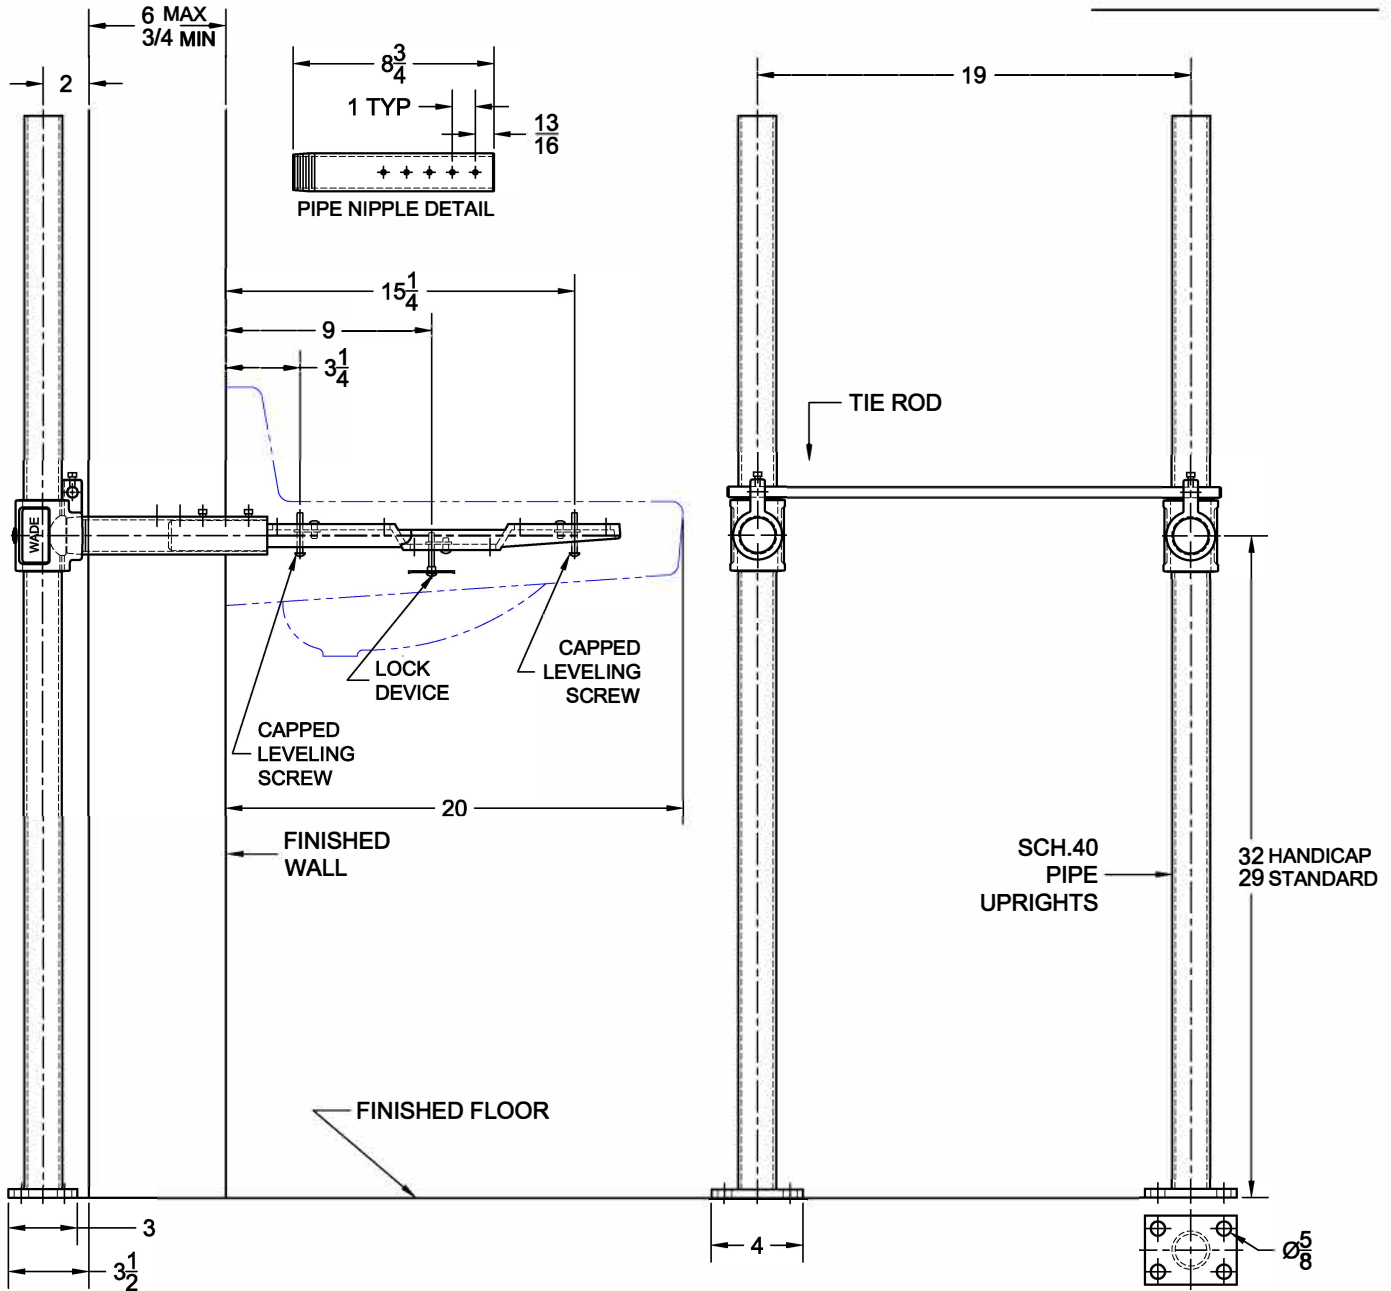

# Lavatory Carrier

520-09

Concealed arm lavatory carrier with pipe uprights, welded base feet and leveling/locking hardware.

## FIXTURE

Manufacturer Kohler

Name Greenwich No. K-2038

Style Lavatory K-2040

K-2044

## OPTIONS

Cat. No.	Type	Wt. Lbs.
<input type="checkbox"/> 520-09	Single	36.0

Suffix	Description
<input type="checkbox"/> M36	Rectangular Steel Uprights
<input type="checkbox"/>	

AutoCad.dwg