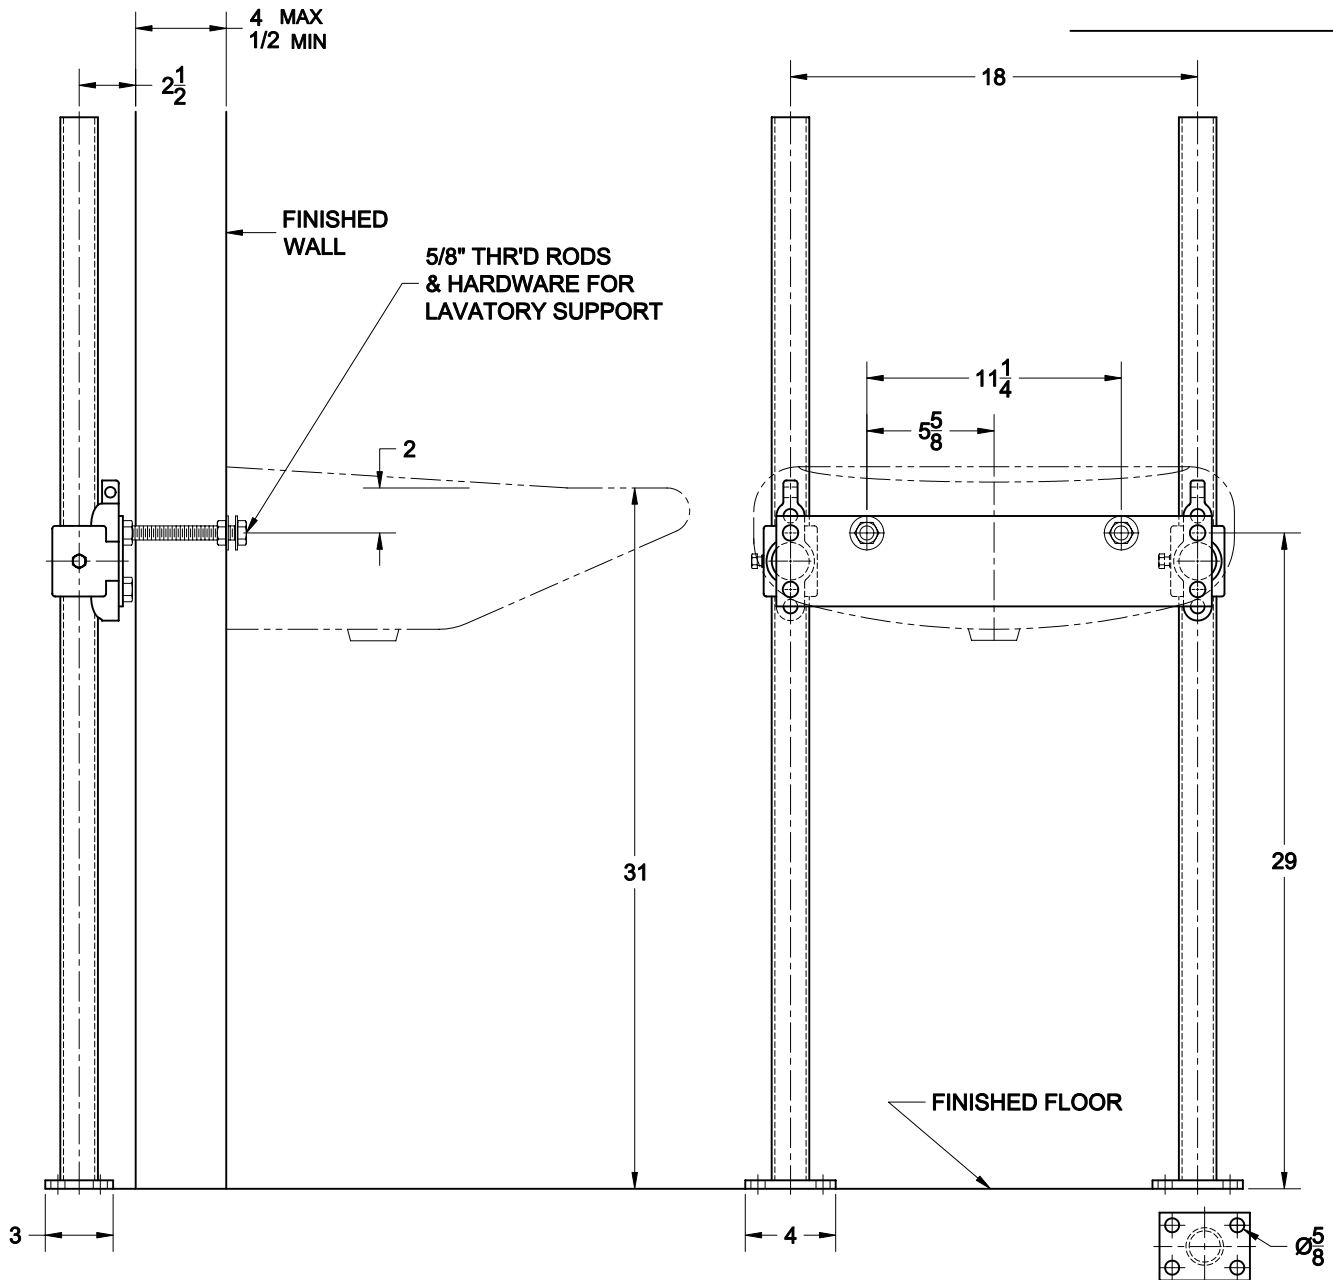

Lavatory Carrier

420-M29

Hanger plate carrier with pipe uprights, welded base feet and fixture support hardware.

FIXTURE

Manufacturer American Standard - Porcher

Name Graphique No. 23011

Style Lavatory 23018

OPTIONS

Cat. No.	Type	Wt. Lbs.
<input type="checkbox"/> 420-M29	Single	45.0

Suffix	Description
<input type="checkbox"/> M36	Rectangular Steel Uprights
<input type="checkbox"/>	

AutoCad.dwg