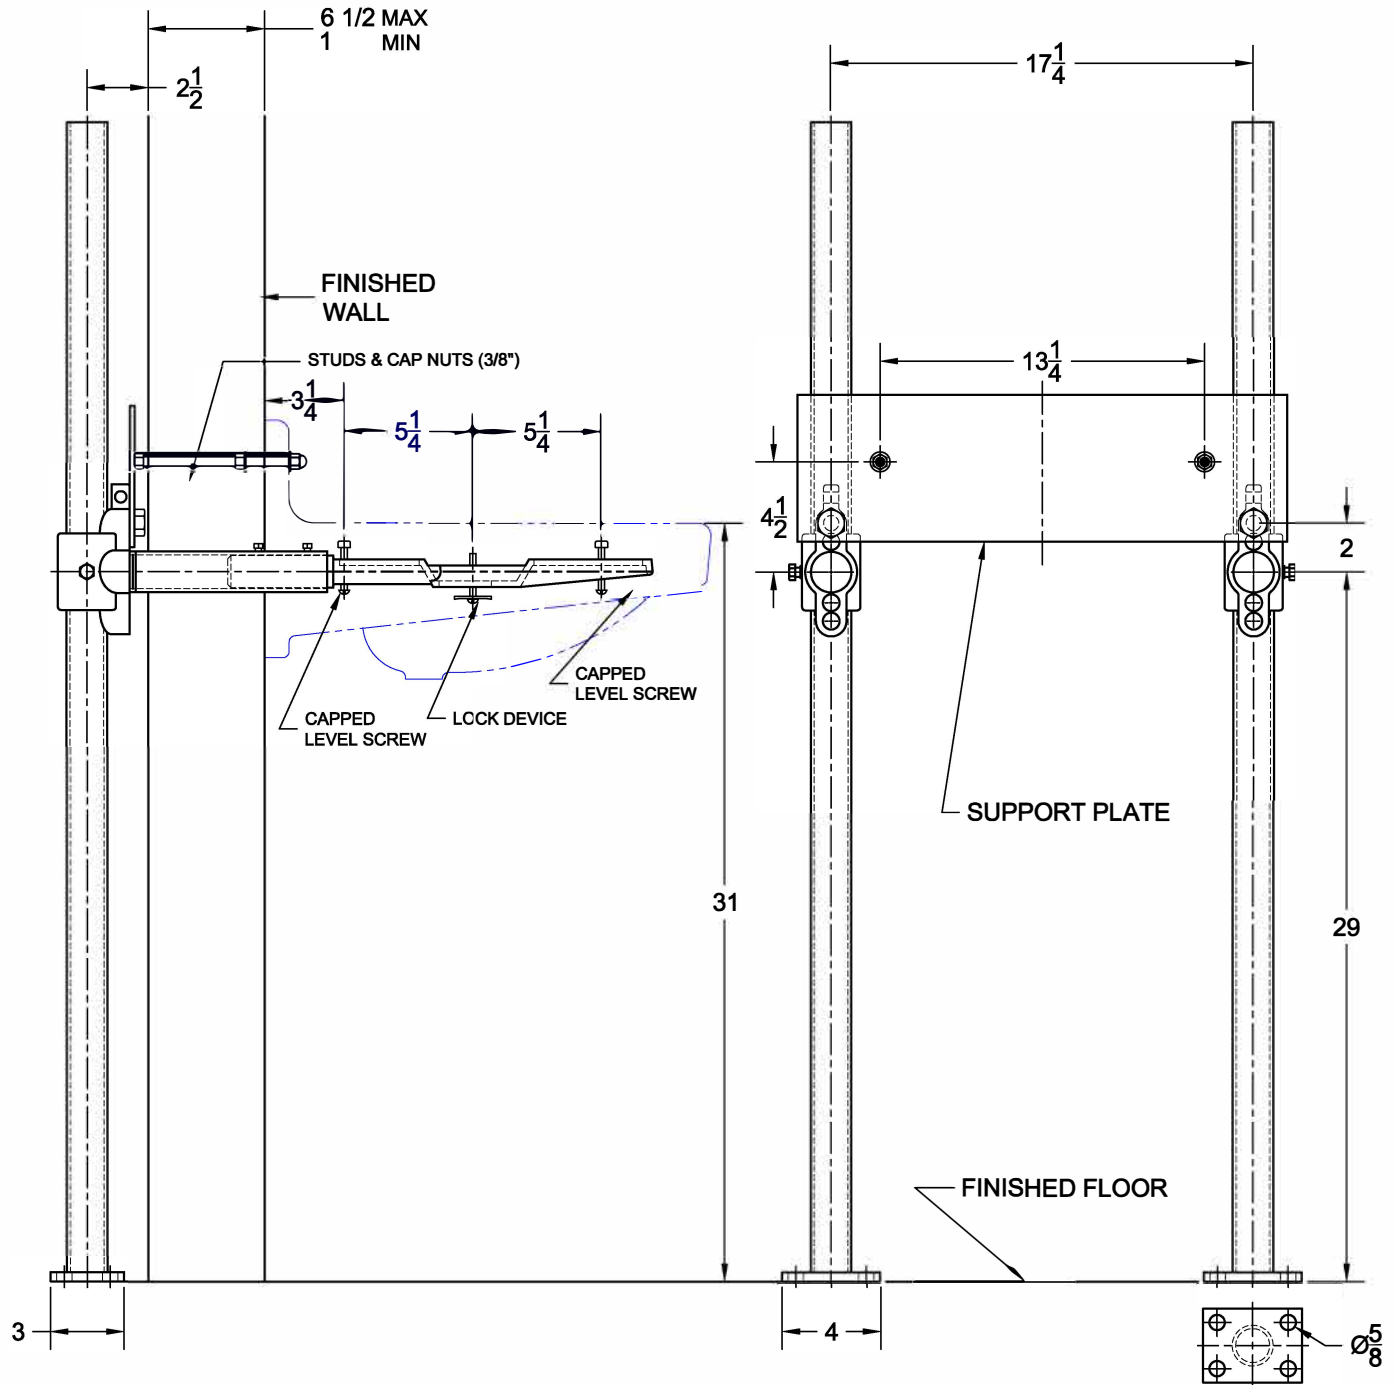

LAVATORY CARRIER

520-08-SC43

LAVATORY CARRIER WITH PIPE UPRIGHTS, WELDED BASE FEET, CONCEALED ARMS AND SUPPORT PLATE WITH HARDWARE

FIXTURE

Manufacturer KOHLER
 Name GREENWICH No. K -030
 Style LAVATORY

Cat. No.	Type	Wt. Lbs.
520-08-SC43 SGL		65.0