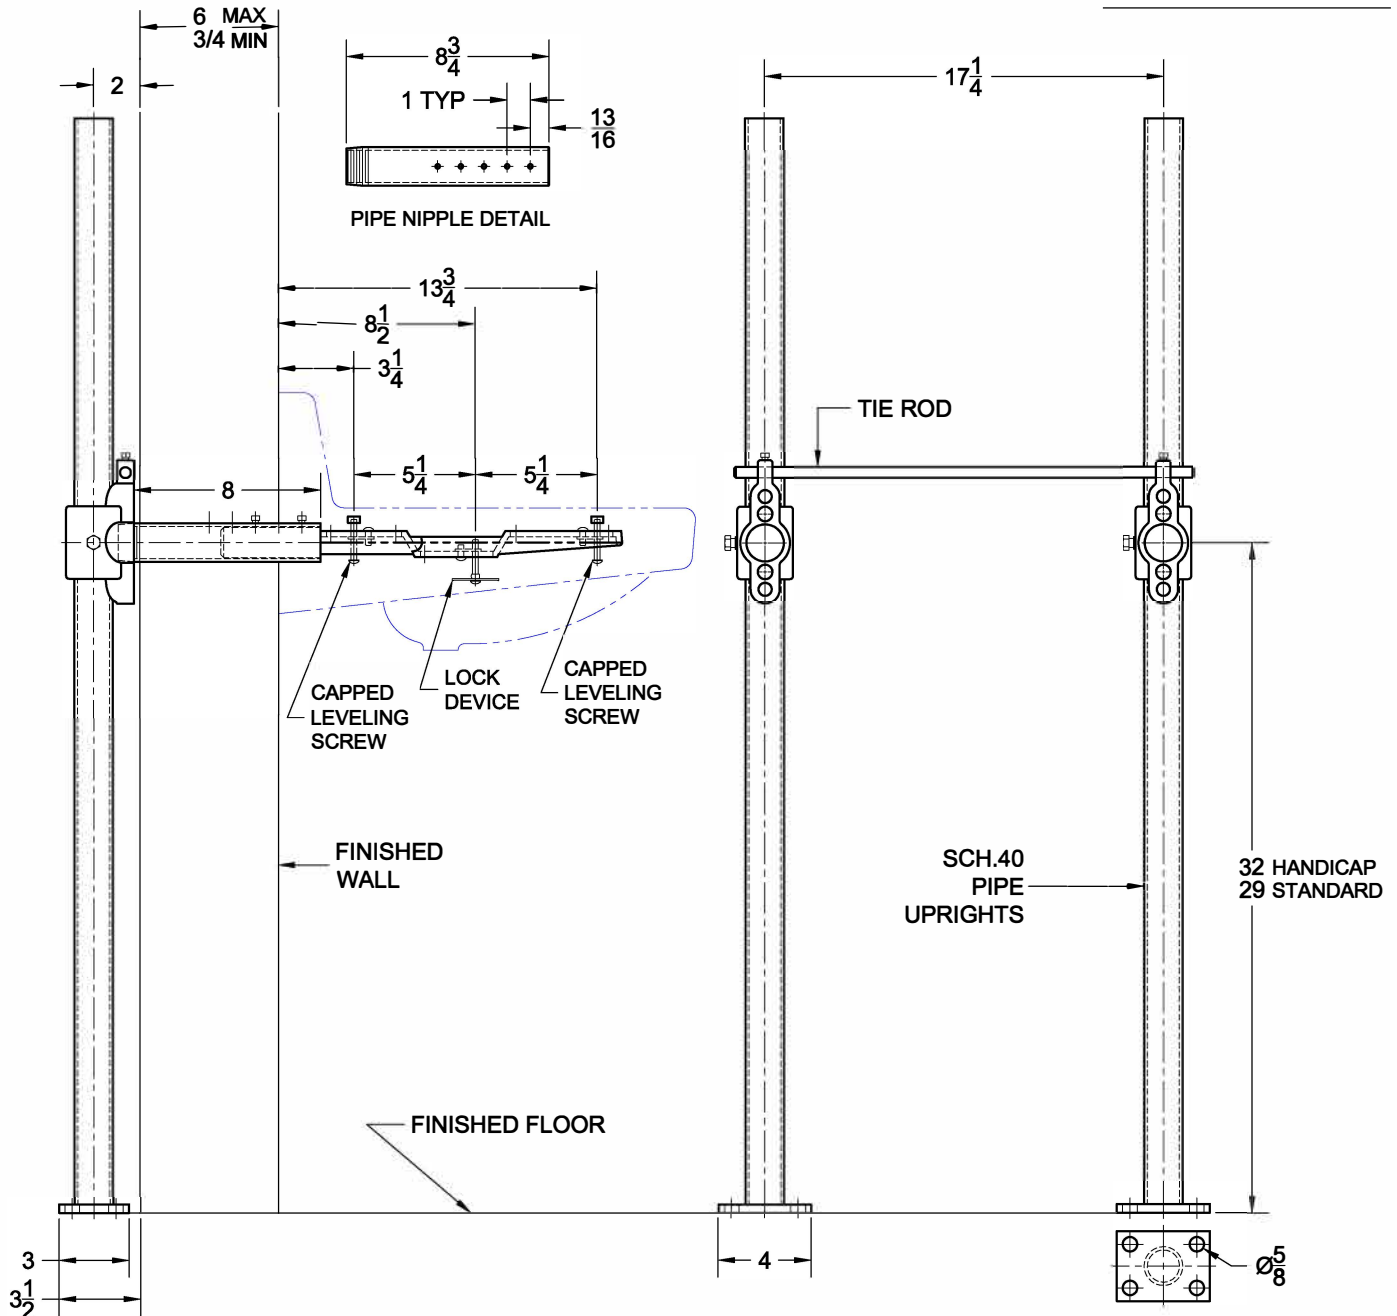

Lavatory Carrier

520-08

Concealed arm lavatory with pipe uprights,
welded base feet and level/lock hardware.

**NOTE: PIPE NIPPLES MAY REQUIRE
CUTTING TO ACHIEVE CORRECT
ROUGH-IN DIMENSION**

FIXTURE

Manufacturer Kohler

Name Greenwich No. K-2030

Style Lavatory K-2031

K-2032

OPTIONS

Cat. No.	Type	Wt. Lbs.
<input type="checkbox"/> 520-08	Single	36.0

Suffix	Description
<input type="checkbox"/> M36	Rectangular Steel Uprights
<input type="checkbox"/>	