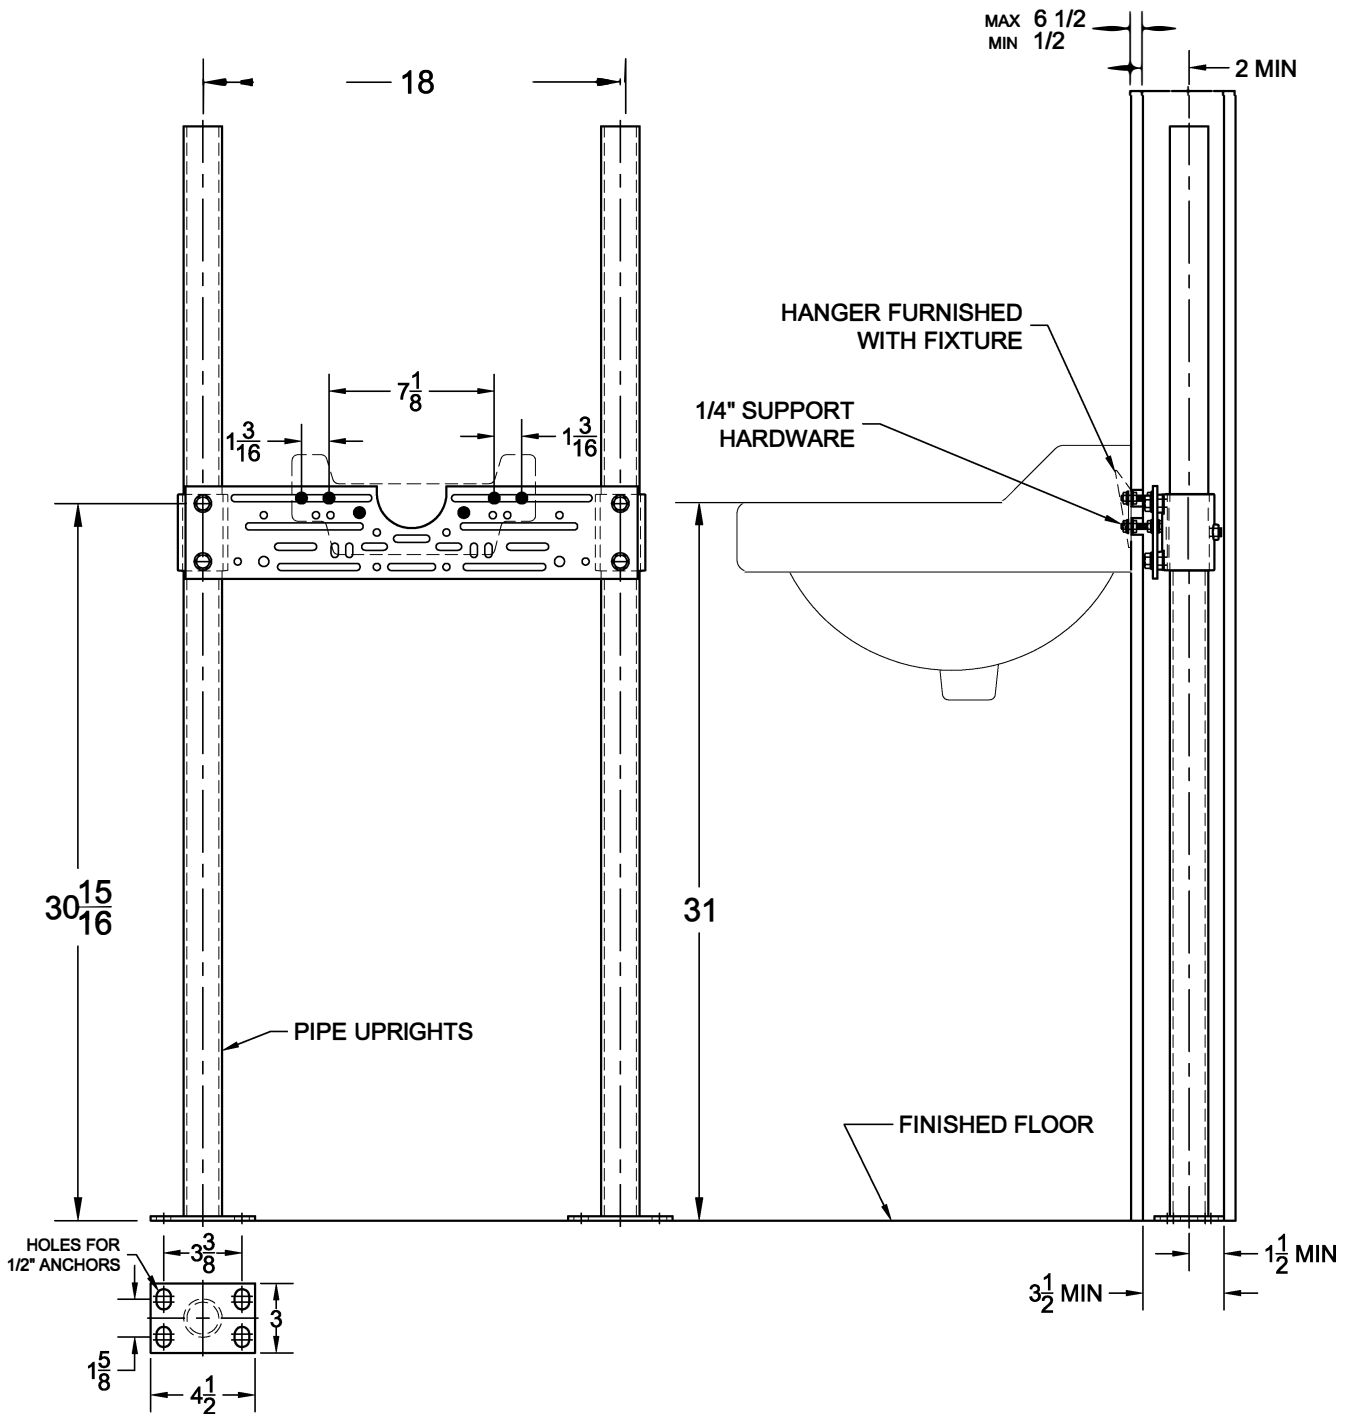

401 LAVATORY CARRIER

PENLYN 0373.027

UNIVERSAL HANGER PLATE CARRIER WITH PIPE UPRIGHTS,
WELDED BASE FEET, UPPER PLATE WITH HANGER SUPPORT
HARDWARE.

OPTIONS

Suffix Description

□ M36 RECTANGULAR STEEL UPRIGHTS