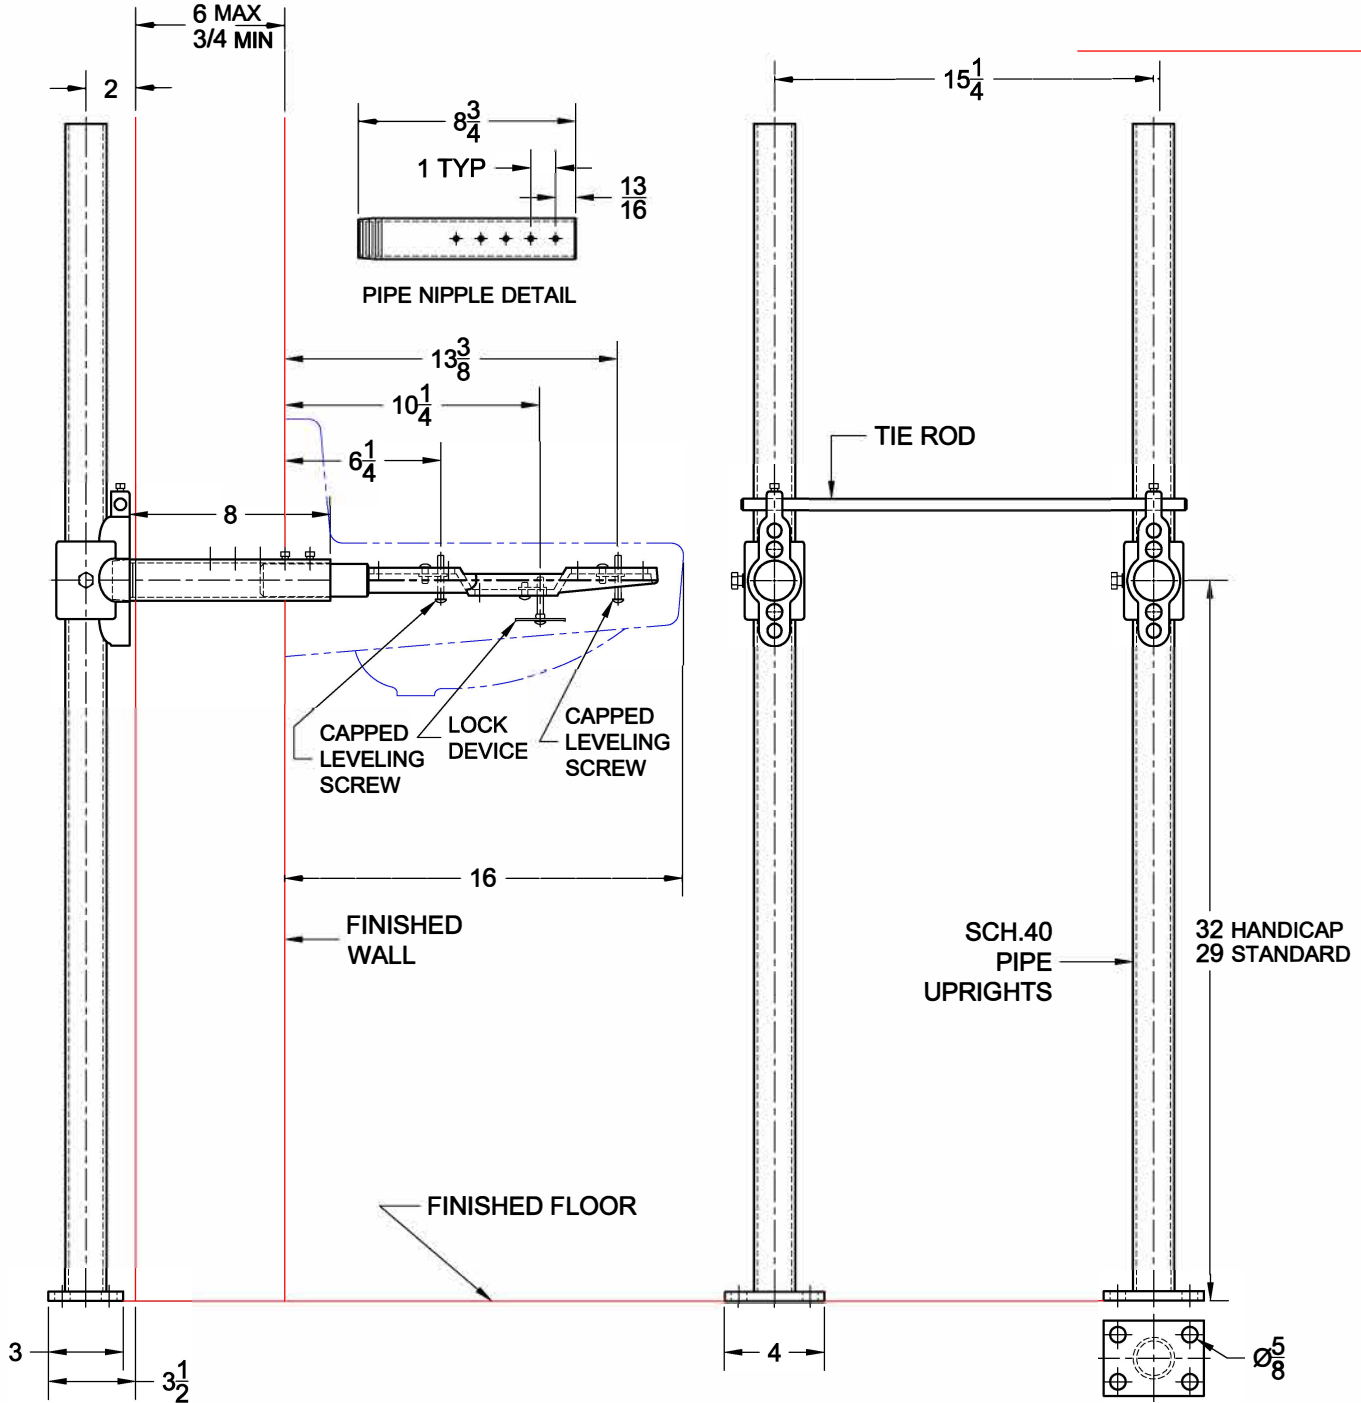

# Lavatory Carrier

520-07

Concealed arm lavatory carrier with pipe uprights, welded base feet and level/lock hardware.

## FIXTURE

Manufacturer Kohler

Name Greenwich No. K-2023

Style Lavatory K-2025

K-2027

			OPTIONS	
Cat. No.	Type	Wt. Lbs.	Suffix	Description
<input type="checkbox"/> 520-07	Single	36.0	<input type="checkbox"/> M36	Rectangular Steel Uprights
			<input type="checkbox"/>	