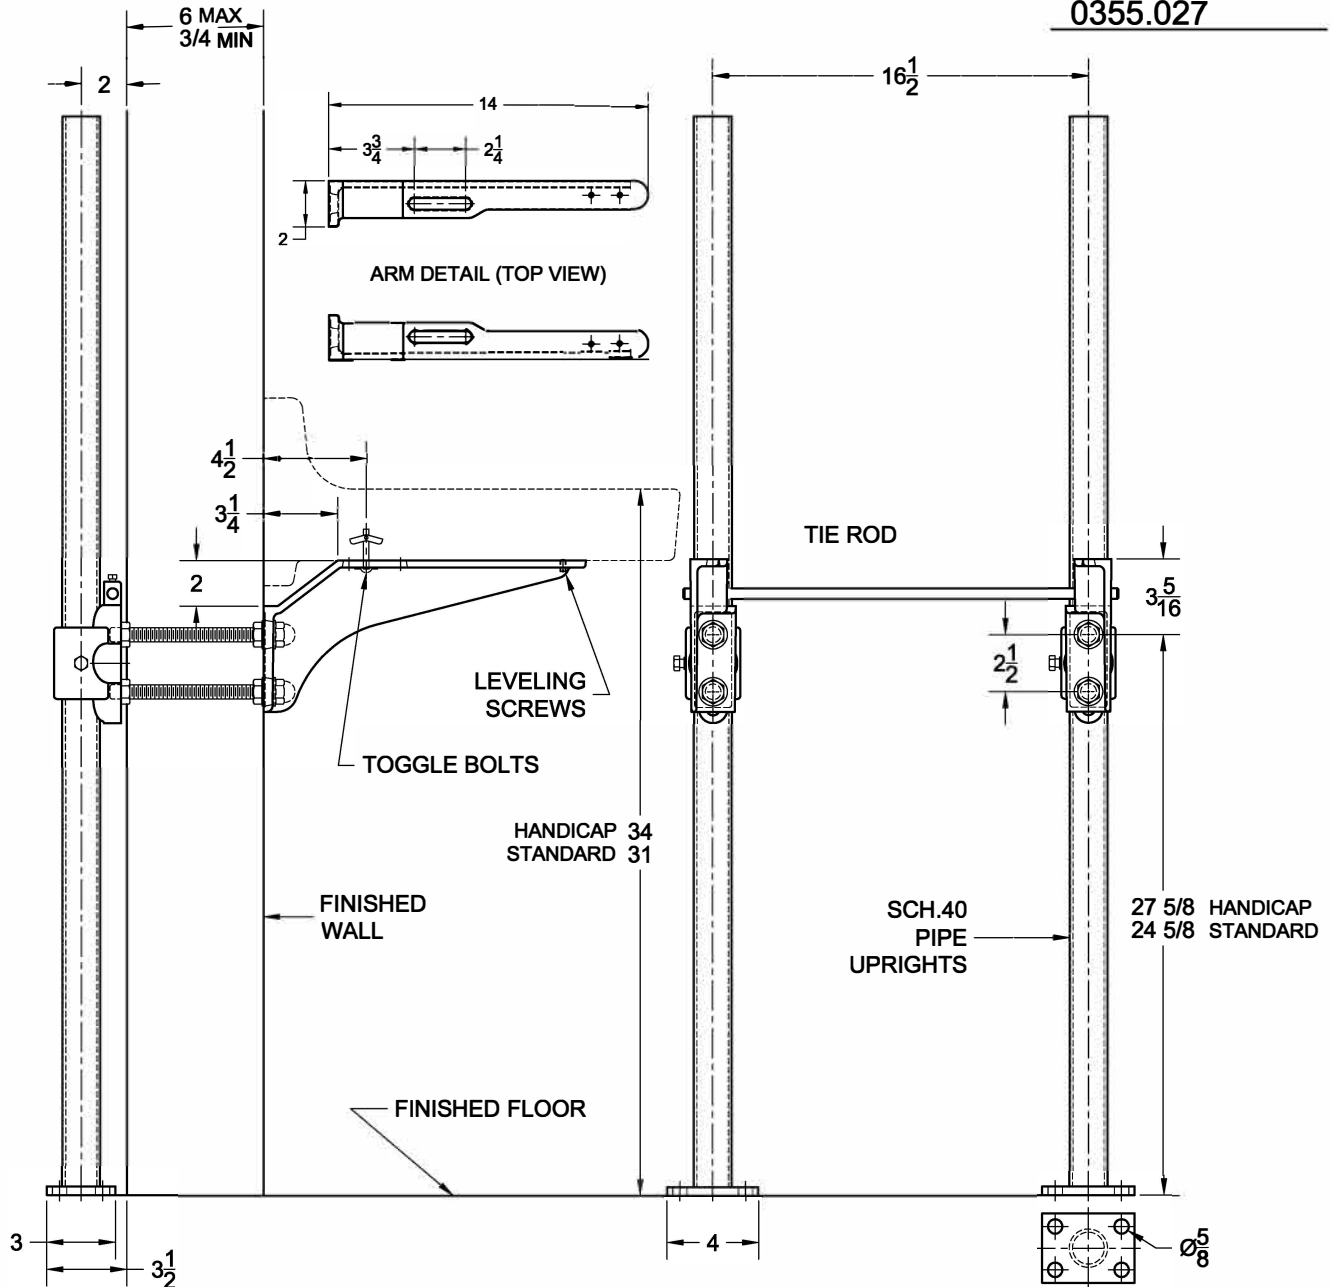

## 510-KG

Exposed arm lavatory carrier with pipe uprights, welded base feet and level/lock hardware.

Arms - A.R.E. Coated Aluminum

## FIXTURE

Manufacturer American Standard

Name Lucerne No. 0356.066

Style Lavatory 0356.041

0356.028

0355.027

## OPTIONS

Cat. No.	Type	Wt. Lbs.	Suffix	Description
<input type="checkbox"/> 510-KG	Single	38.0	<input type="checkbox"/> M36	Rectangular Steel Uprights

AutoCad.dwg