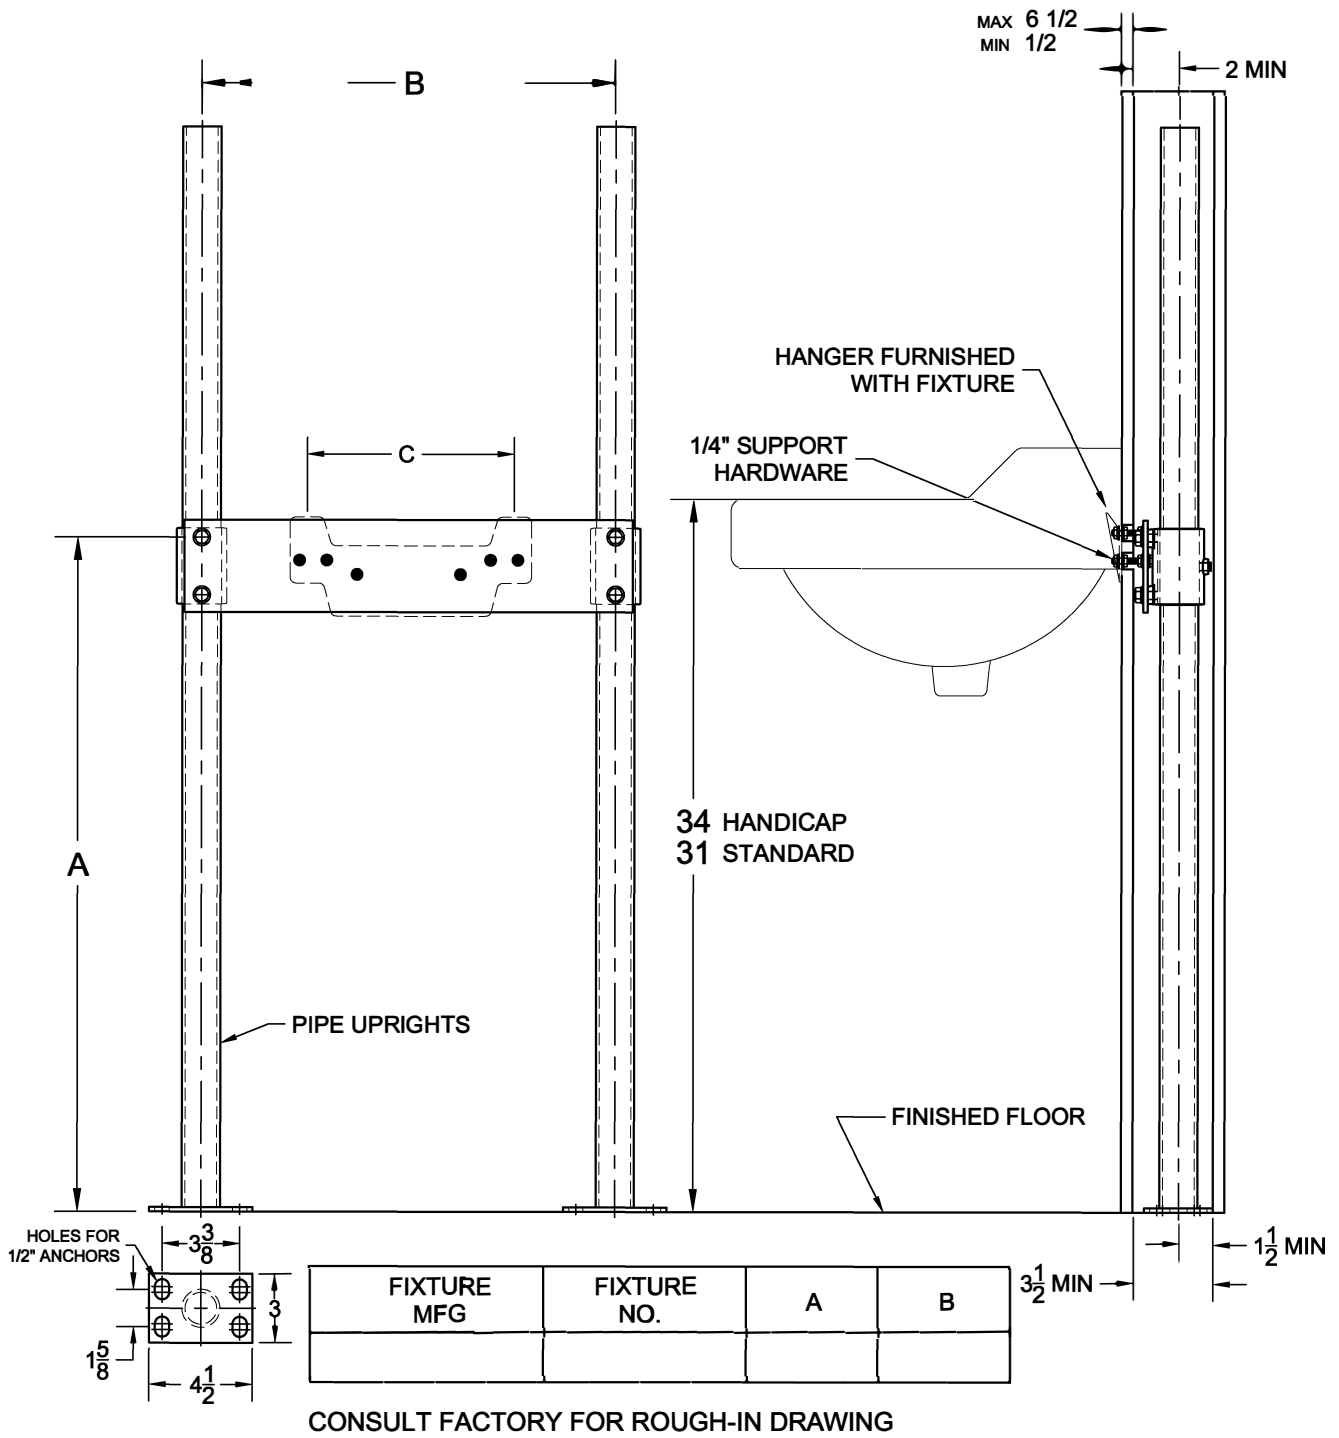

401

HANGER PLATE CARRIER WITH PIPE UPRIGHTS, WELDED BASE FEET, CAST IRON HEADER COUPLINGS AND UPPER PLATE WITH HANGER SUPPORT HARDWARE

OPTIONS

Suffix Description

M36 RECTANGULAR STEEL UPRIGHTS