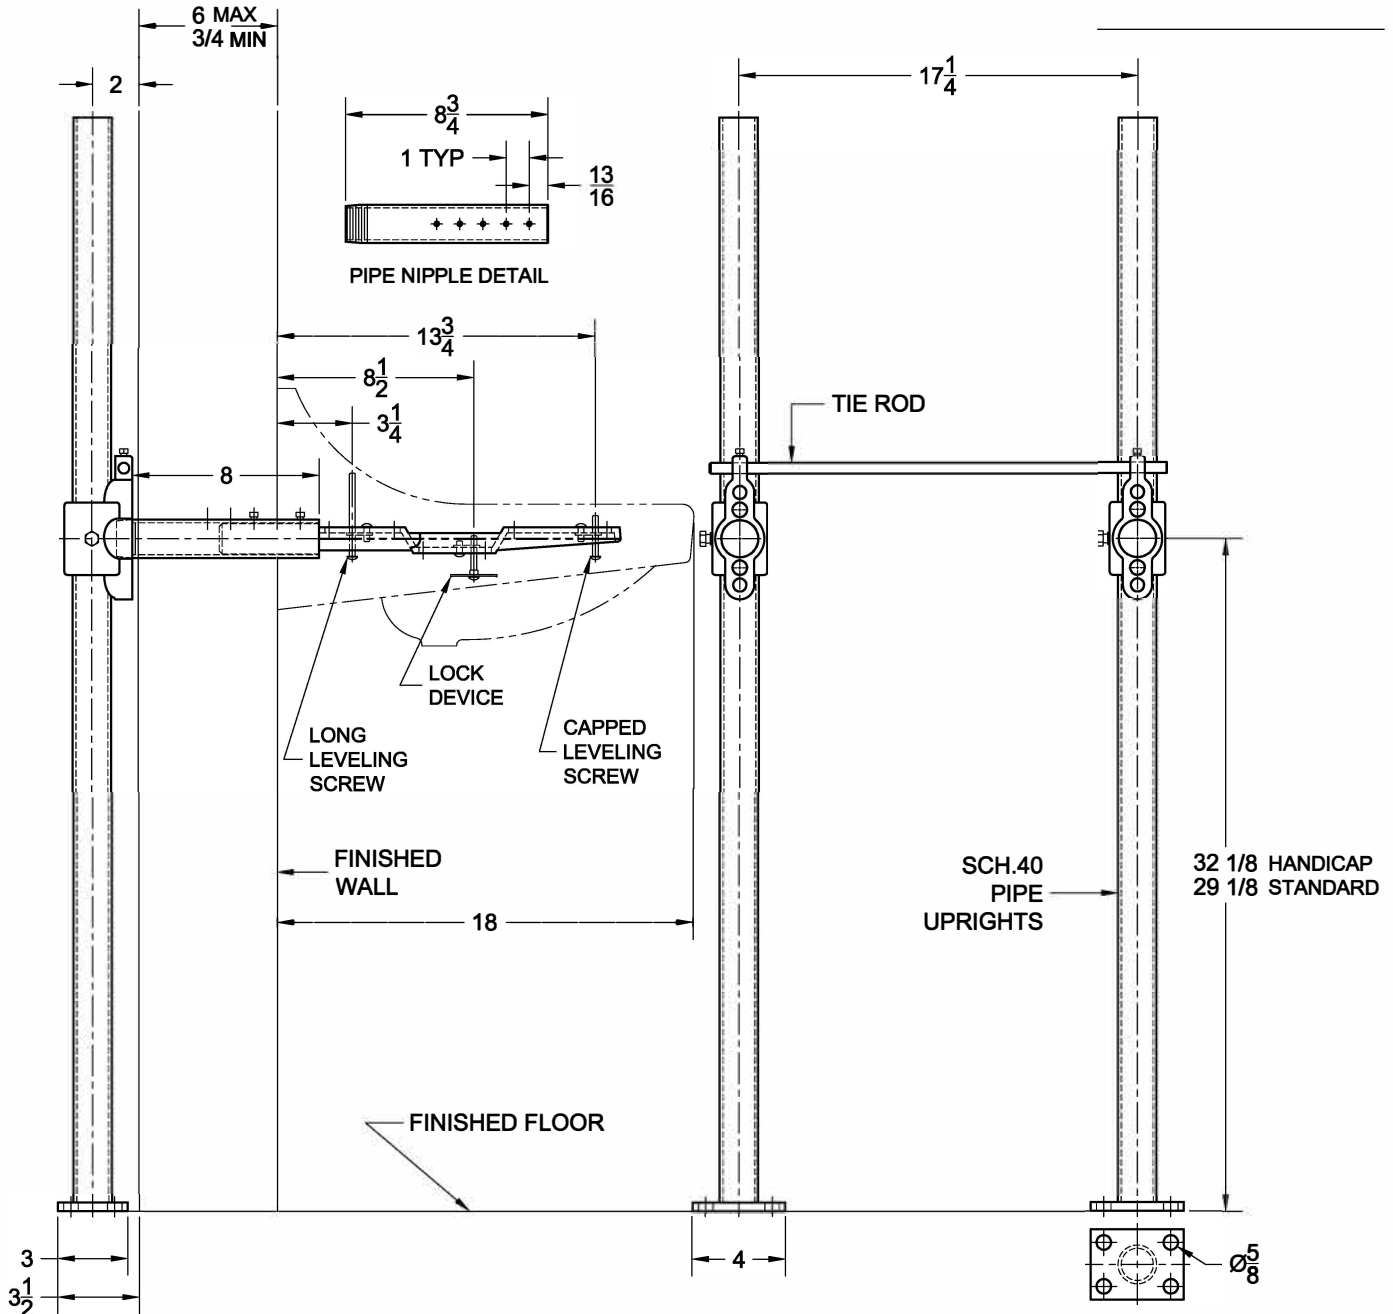

Lavatory Carrier

520-08-M25

Concealed arm lavatory with pipe uprights, welded base feet and level/lock hardware.

FIXTURE

Manufacturer Kohler

Name Kingston No. K-2005

Style Lavatory K-2006

K-2007

OPTIONS

Cat. No.	Type	Wt. Lbs.	Suffix	Description
<input type="checkbox"/> 520-08-M25	Single	36.0	<input type="checkbox"/> M36	Rectangular Steel Uprights
			<input type="checkbox"/>	

AutoCad.dwg