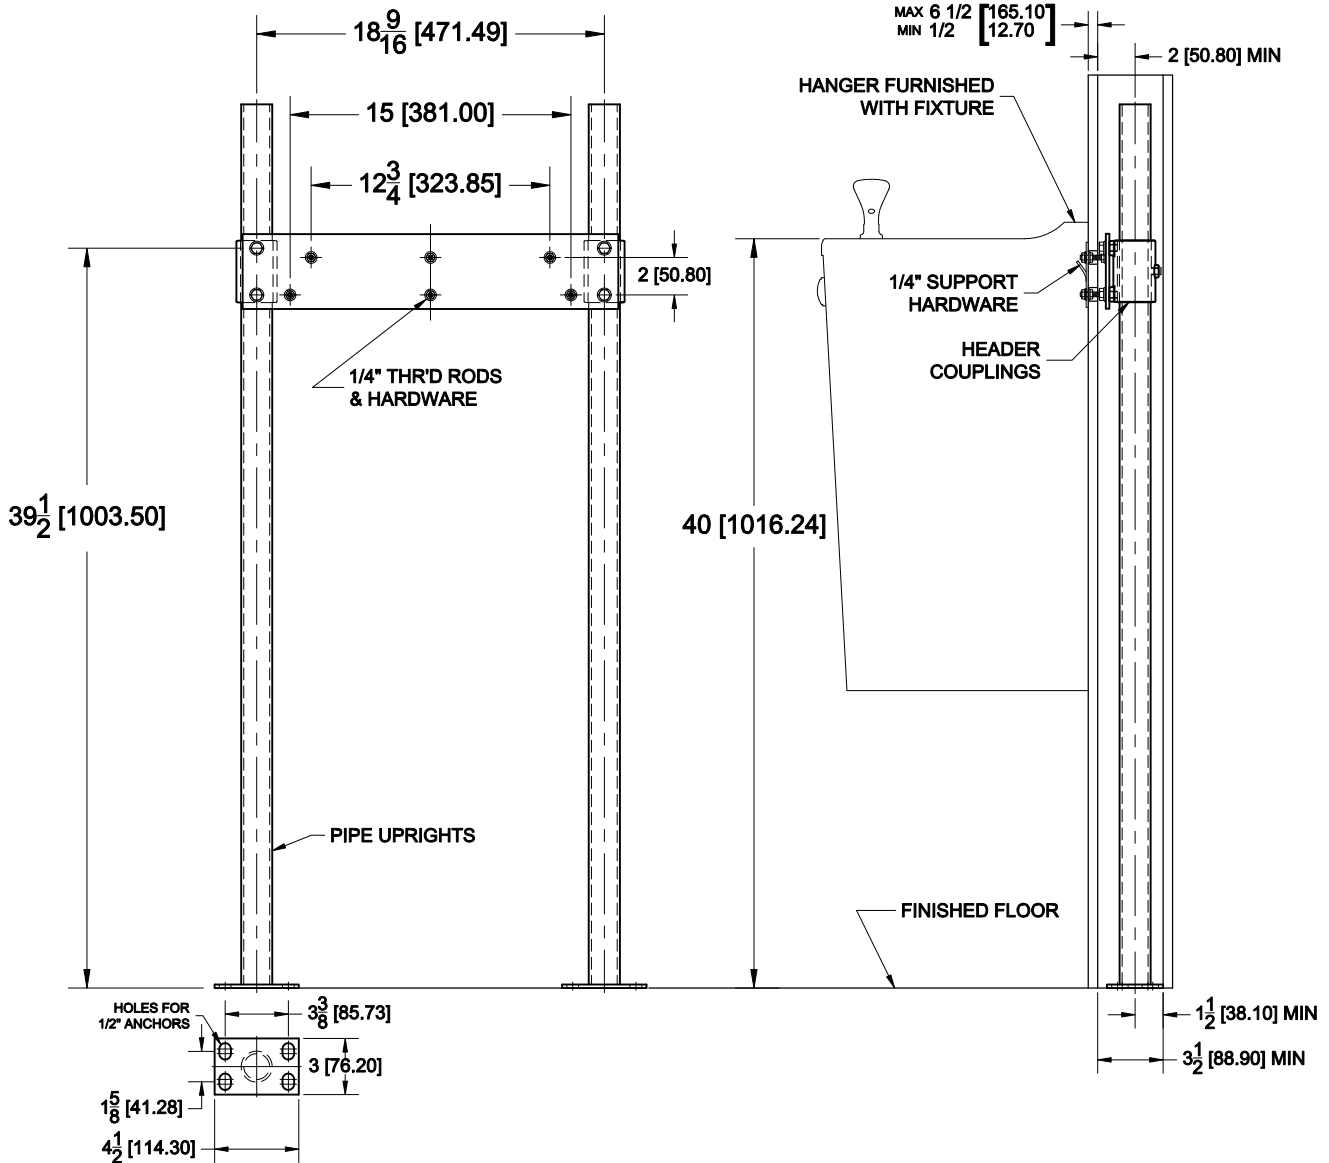

WATER COOLER CARRIER

420

HANGER PLATE CARRIER WITH PIPE UPRIGHTS, WELDED BASE FEET AND UPPER PLATE WITH HANGER SUPPORT HARDWARE.

FIXTURE

Manufacturer Halsey Taylor
 Name Wall Mount No. WM8A-Q
 Style Water Cooler WM14A-Q
WM-L/R
WM14W-Q

FIXTURE

Manufacturer Halsey Taylor
 Name Wall Mount No. WM8A-CB-Q
 Style Water Cooler WM14A-CB-Q
WM8A-WF-Q

OPTIONS

Suffix Description

M36 RECTANGULAR STEEL UPRIGHTS

AutoCad.dwg