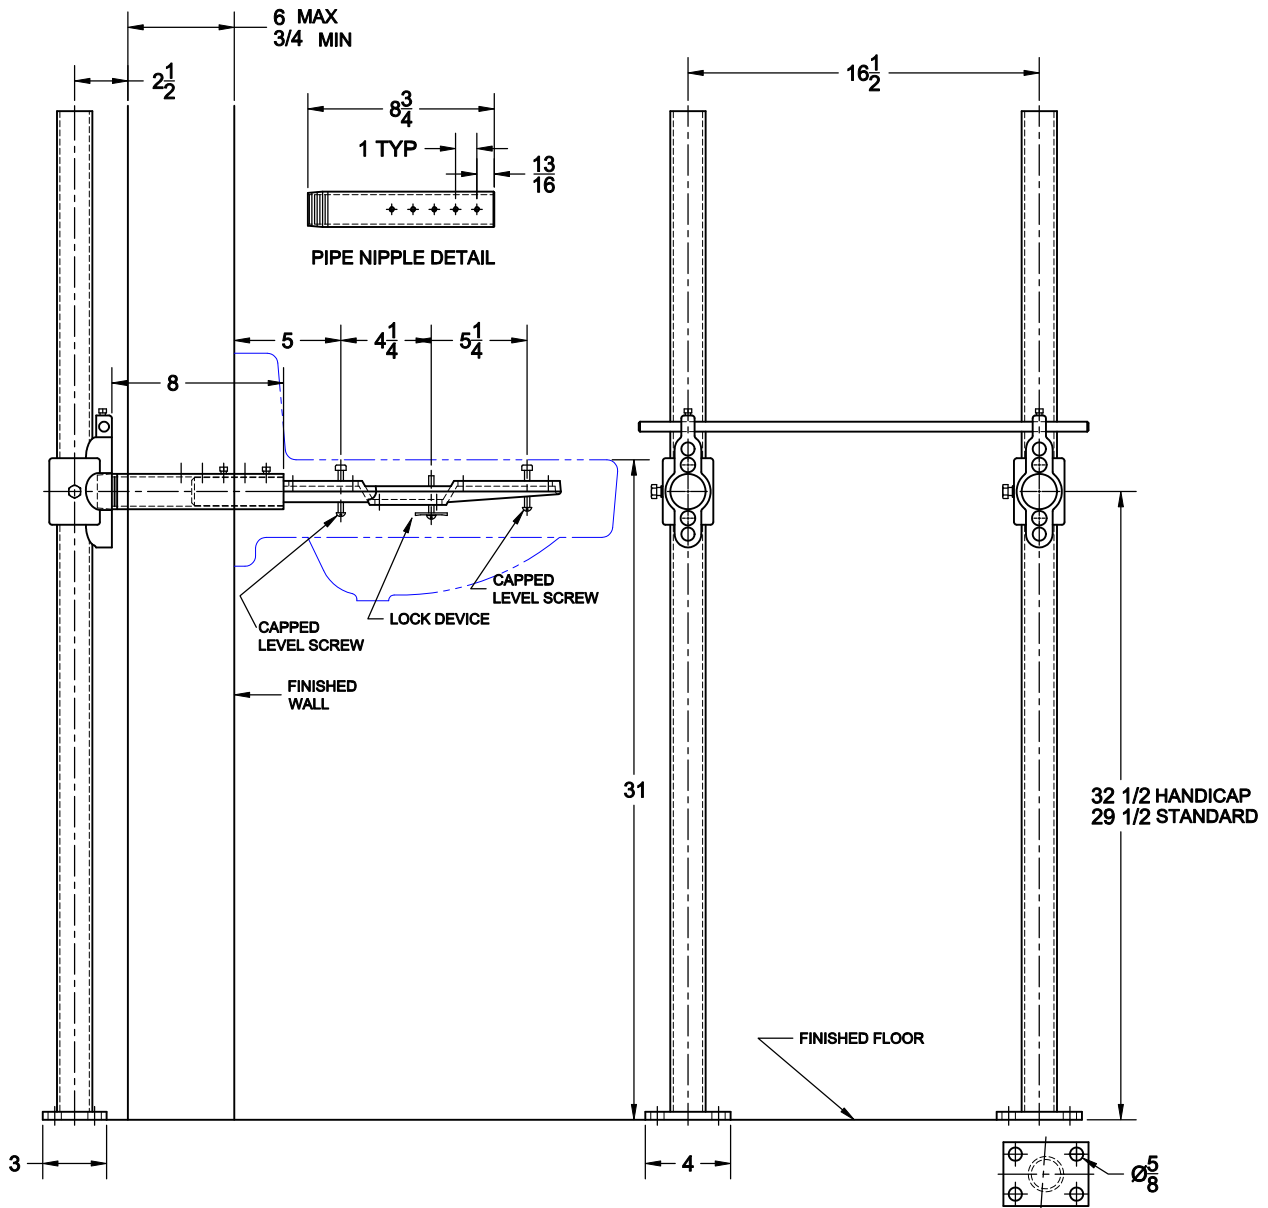

Lavatory Carrier

520-08

Concealed arm carrier with pipe uprights,
leveling screws, lock device & welded base feet.

FIXTURE

Manufacturer Eclipse

Name Landsdale No. 1206

Style Lavatory

OPTIONS

Cat. No.	Type	Wt. Lbs.	Suffix	Description
<input type="checkbox"/> 520-08	Single	36.0	<input type="checkbox"/> M36	Rectangular Steel Uprights
			<input type="checkbox"/>	