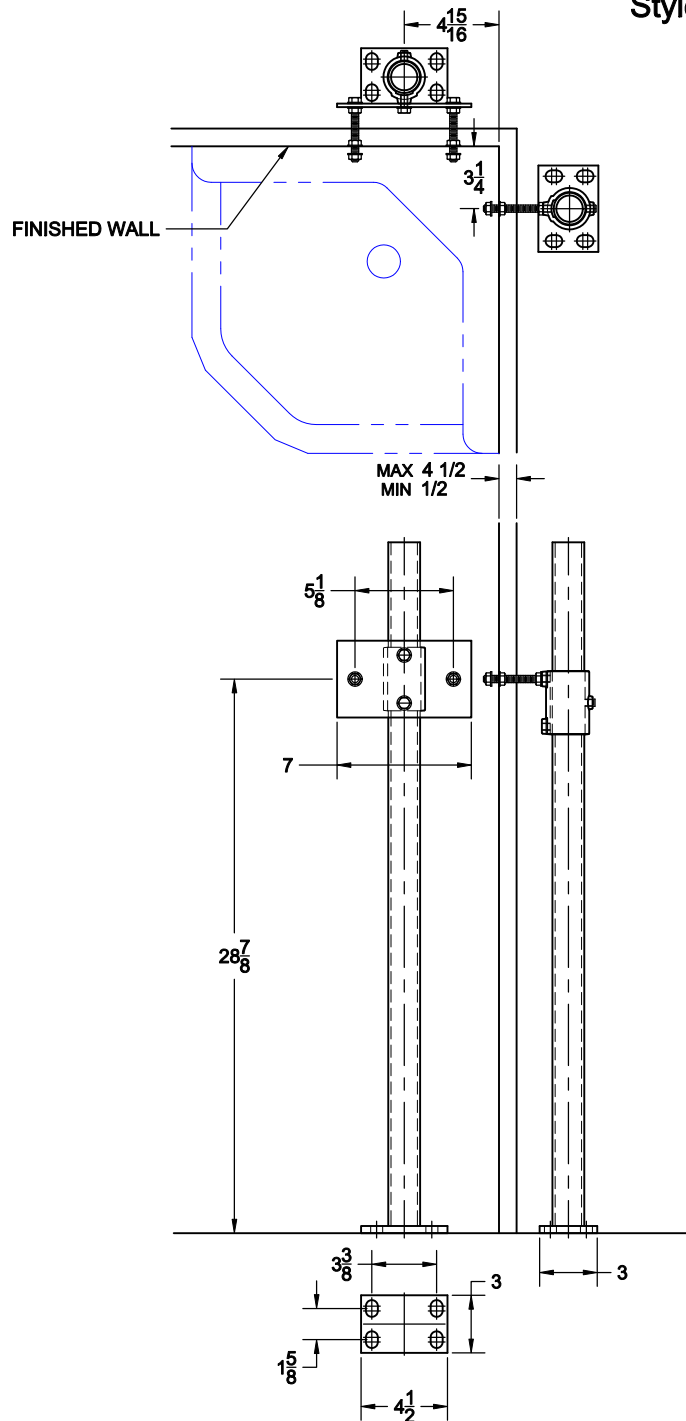

# Lavatory Carrier

430

Hanger plate carrier with pipe uprights, welded base feet & hardware for corner lavatories.

FIXTURE

Manufacturer PORCHER

Name ANGLE No. 25031

Style Corner Lav 26031

OPTIONS

Cat. No.	Type	Wt. Lbs.
<input type="checkbox"/> 430	Single	50.0

Suffix	Description
<input type="checkbox"/> M36	Rectangular Steel Uprights
<input type="checkbox"/>	

AutoCad.dwg