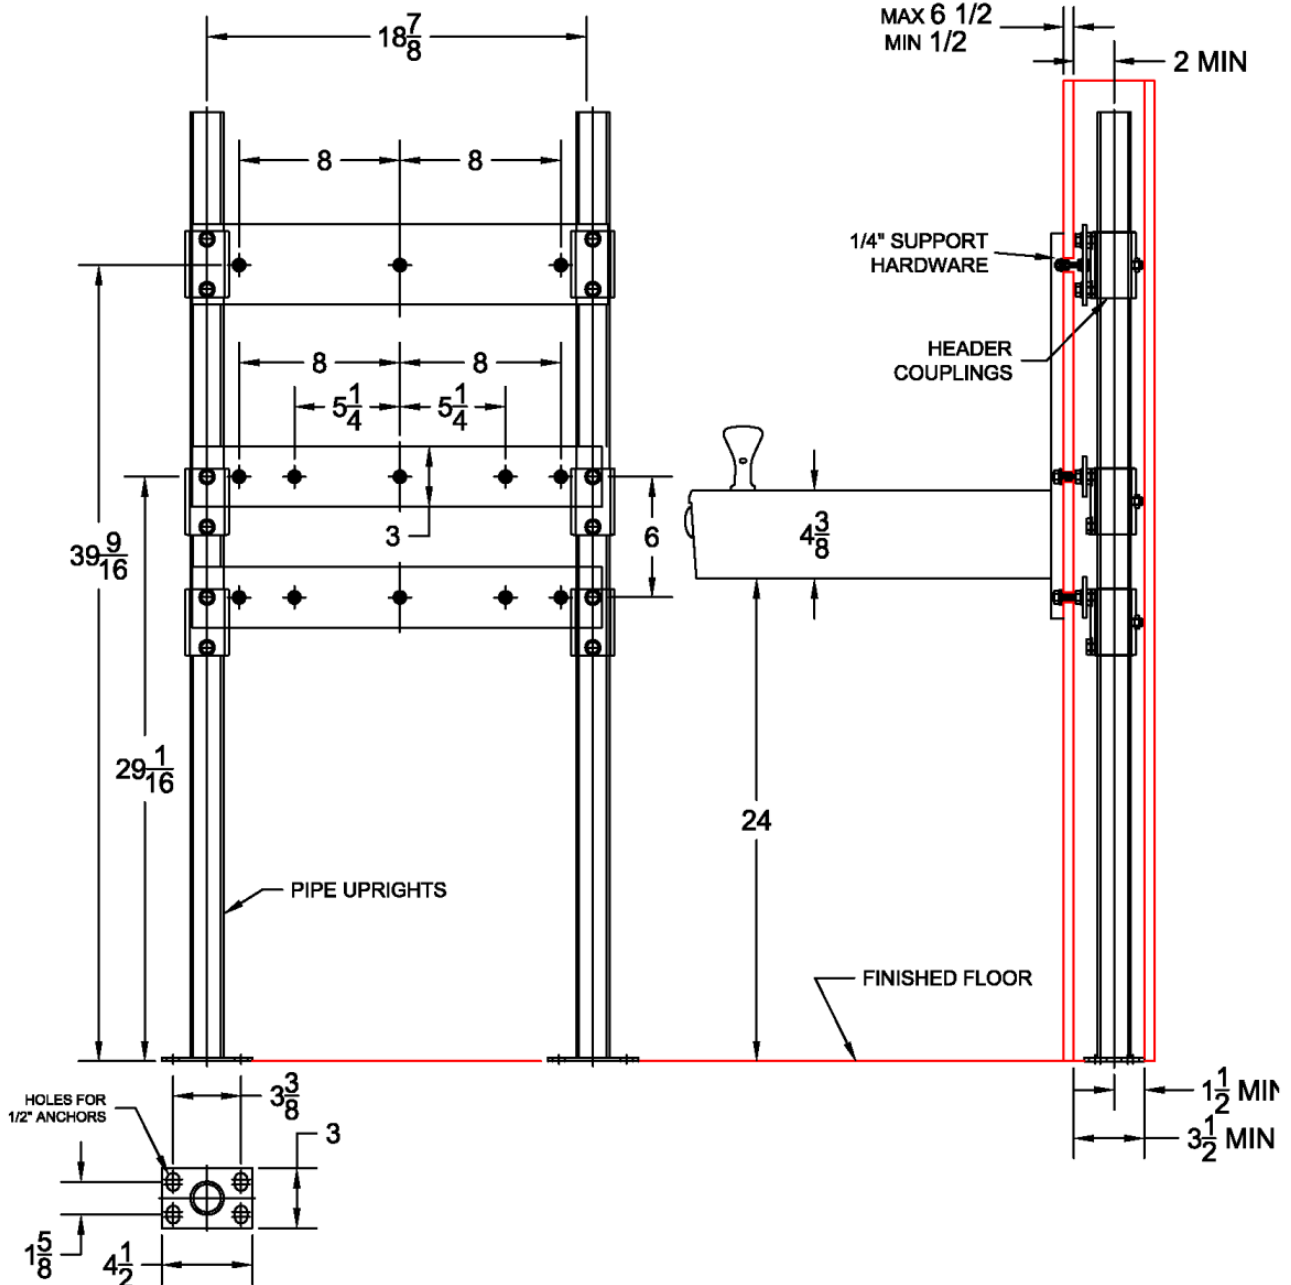

403-BFS Water Cooler Carrier (Support Plate Style)

Regularly Furnished: Single water cooler fixture support with painted cast iron header couplings, round tubular steel uprights, 7 gauge support plates, zinc plated support hardware and welded base feet.
 ASME Type I Water Cooler Carrier Load Rating = 200 Lb

Elkay
ECDFPW314C
ECDFPWVR314C

Model	Plate Package			Support Kit			Round Uprights		
	Qty	Part No.	UPC	Qty	Part No.	UPC	Qty	Part No.	UPC
403	1	WP481-U9A	481001	3	WP400-2R	544180	2	PU-1F	227410
	2	WP481-U9B	481002						